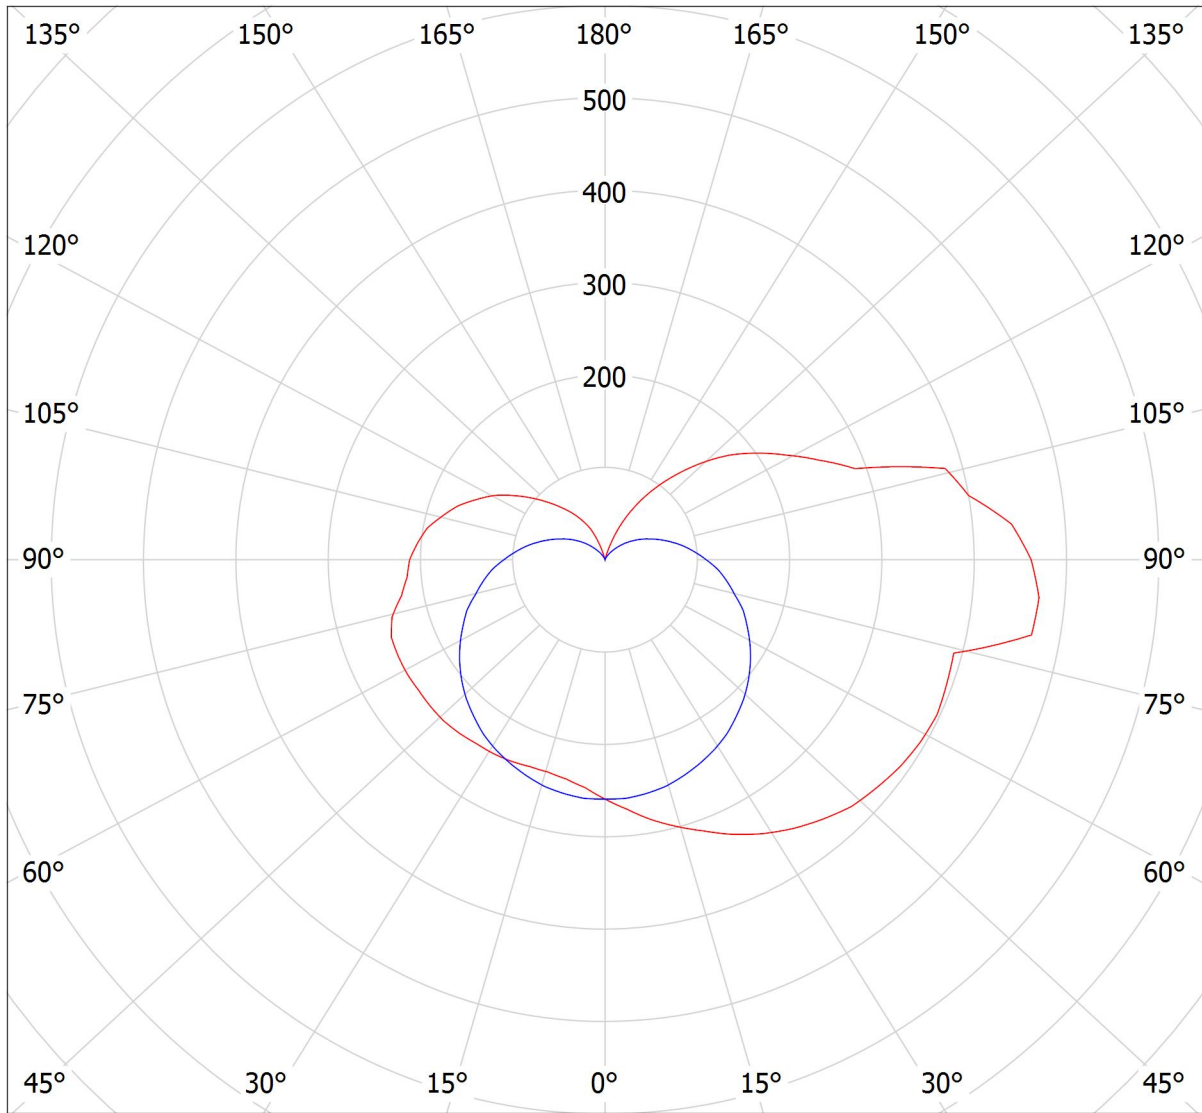

# Lucis S5.L2.A550.0W ASTERION LED / LDC (Polar)

Luminaire: Lucis S5.L2.A550.0W ASTERION LED  
Lamps: 1 x LED G6

cd

— C0 - C180

— C90 - C270

2339 lm