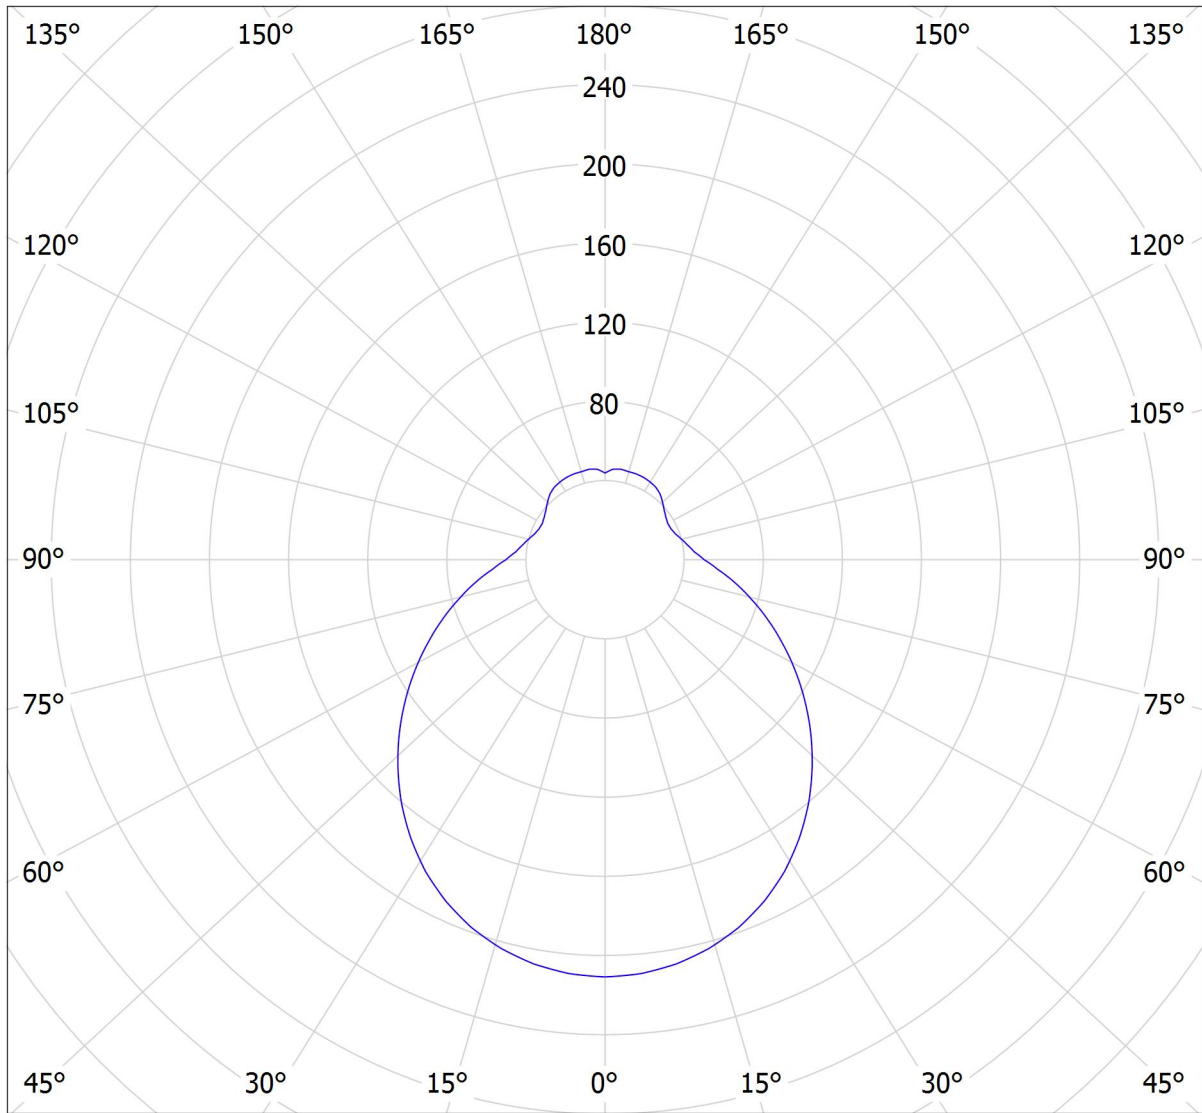

# Lucis S24.L2.AN2 ANANKE LED / LDC (Polar)

Luminaire: Lucis S24.L2.AN2 ANANKE LED  
Lamps: 1 x LED G6

cd/klm  
— C0 - C180 — C90 - C270

$\eta = 100\%$