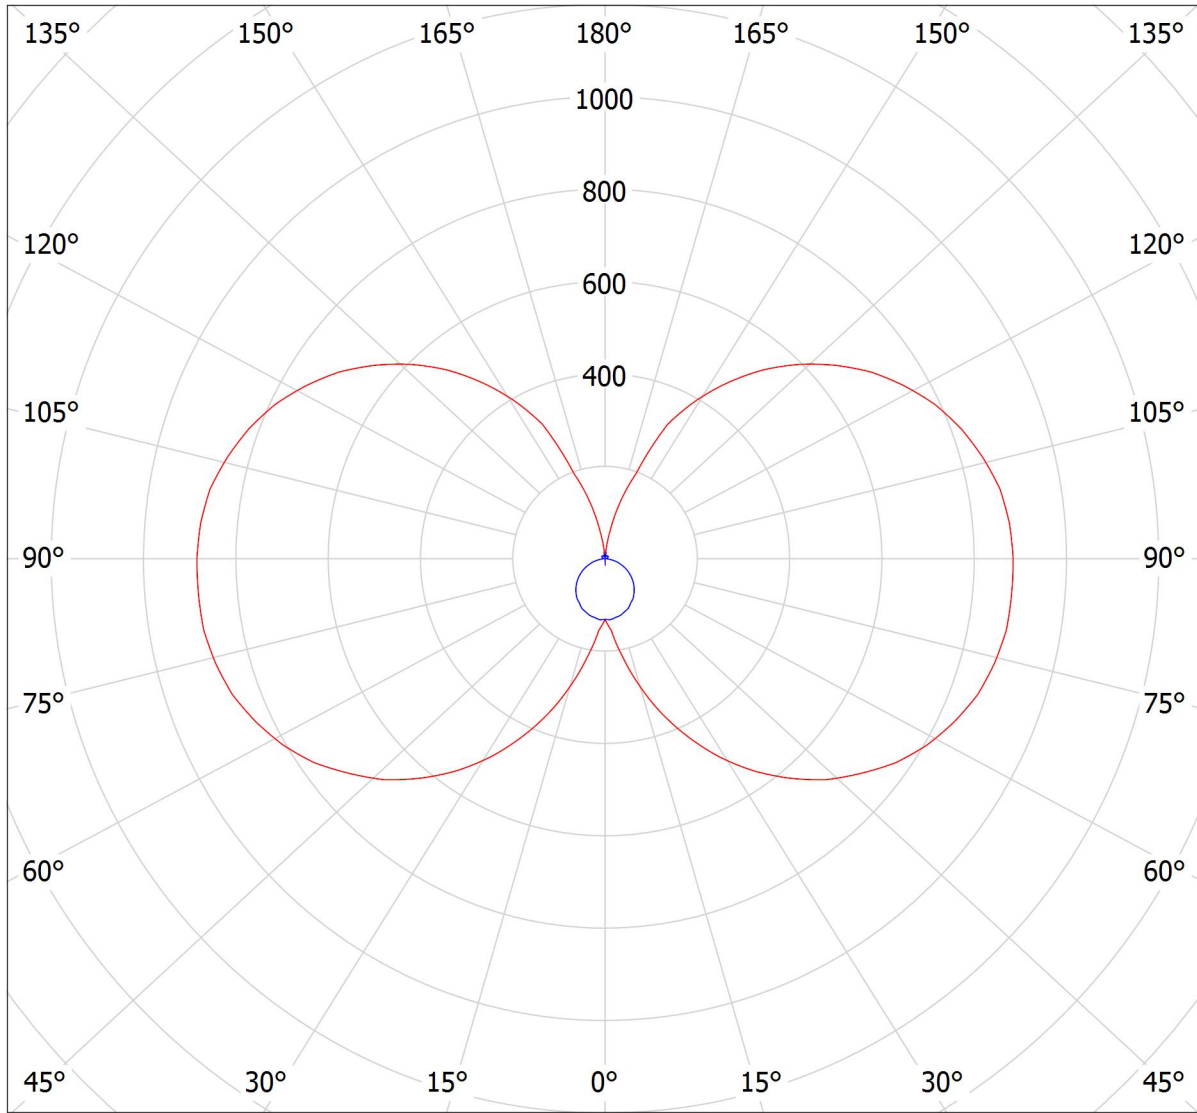

Lucis I2.L2.1200.X IZAR II LED / LDC (Polar)

Luminaire: Lucis I2.L2.1200.X IZAR II LED

Lamps: 1 x LED G6

cd

5283 lm

— C0 - C180 — C90 - C270