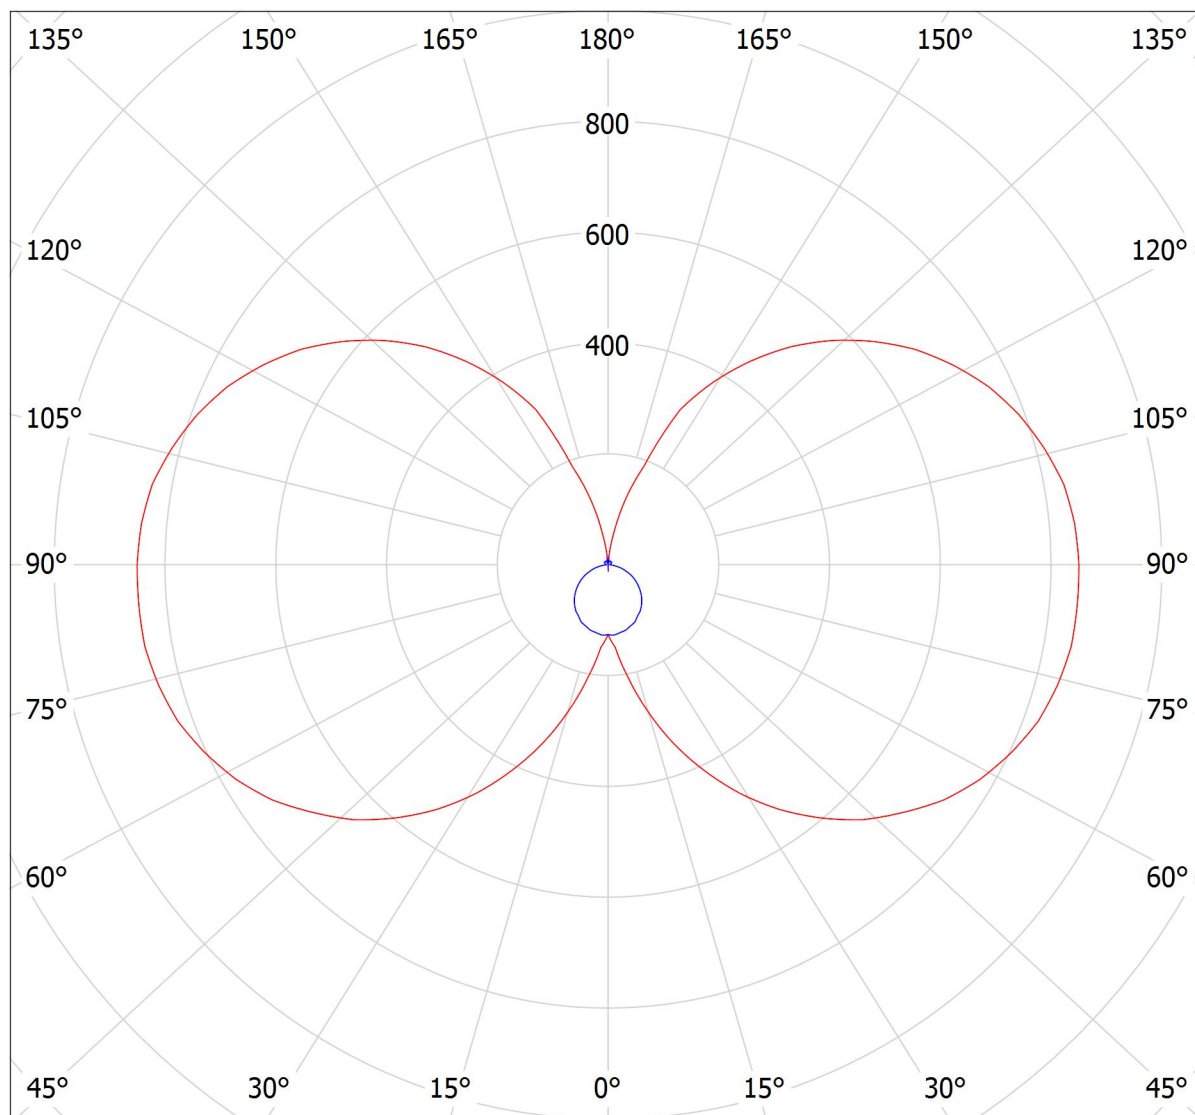

Lucis I2.L1.1200.X IZAR II LED / LDC (Polar)

Luminaire: Lucis I2.L1.1200.X IZAR II LED

Lamps: 1 x LED G6

cd

5080 lm

— C0 - C180 — C90 - C270