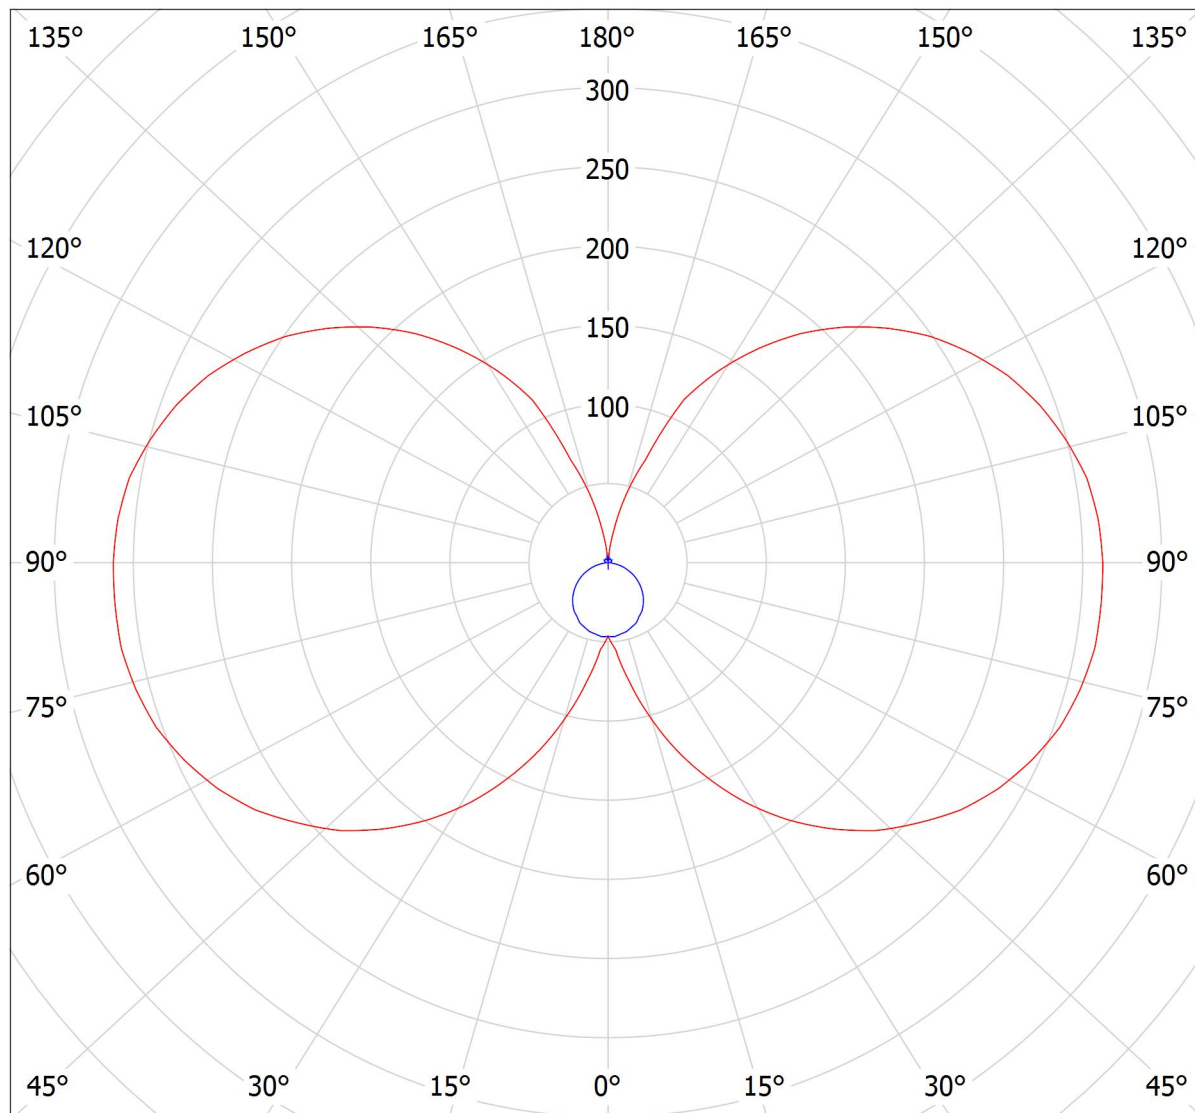

Lucis I2.L3.900.X IZAR II LED / LDC (Polar)

Luminaire: Lucis I2.L3.900.X IZAR II LED

Lamps: 1 x LED G6

cd

1868 lm

— C0 - C180 — C90 - C270