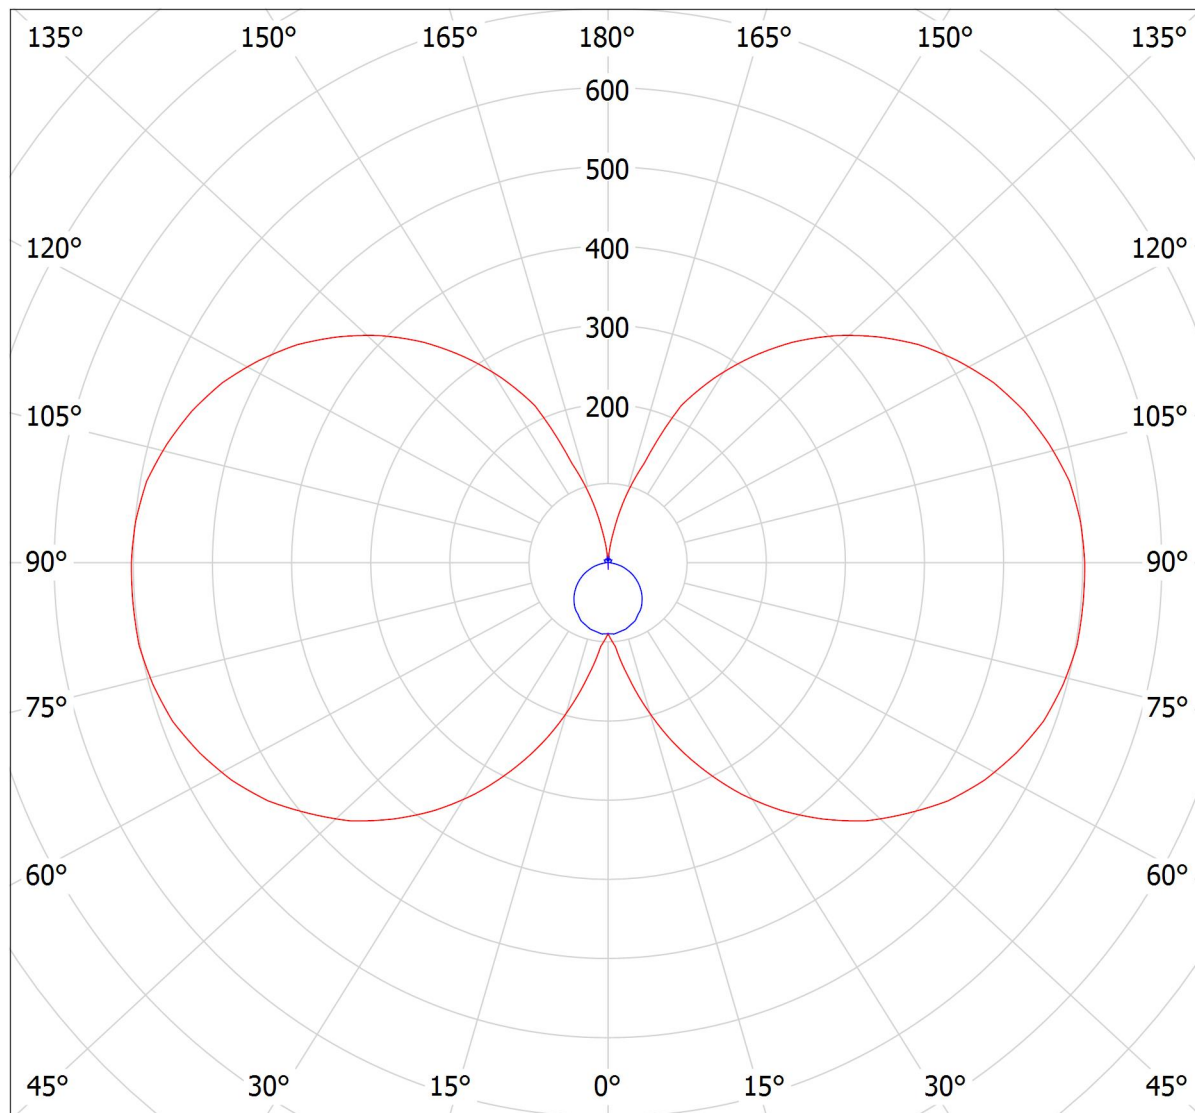

# Lucis I2.L1.900.X IZAR II LED / LDC (Polar)

Luminaire: Lucis I2.L1.900.X IZAR II LED

Lamps: 1 x LED G6

cd

3600 lm

— C0 - C180 — C90 - C270