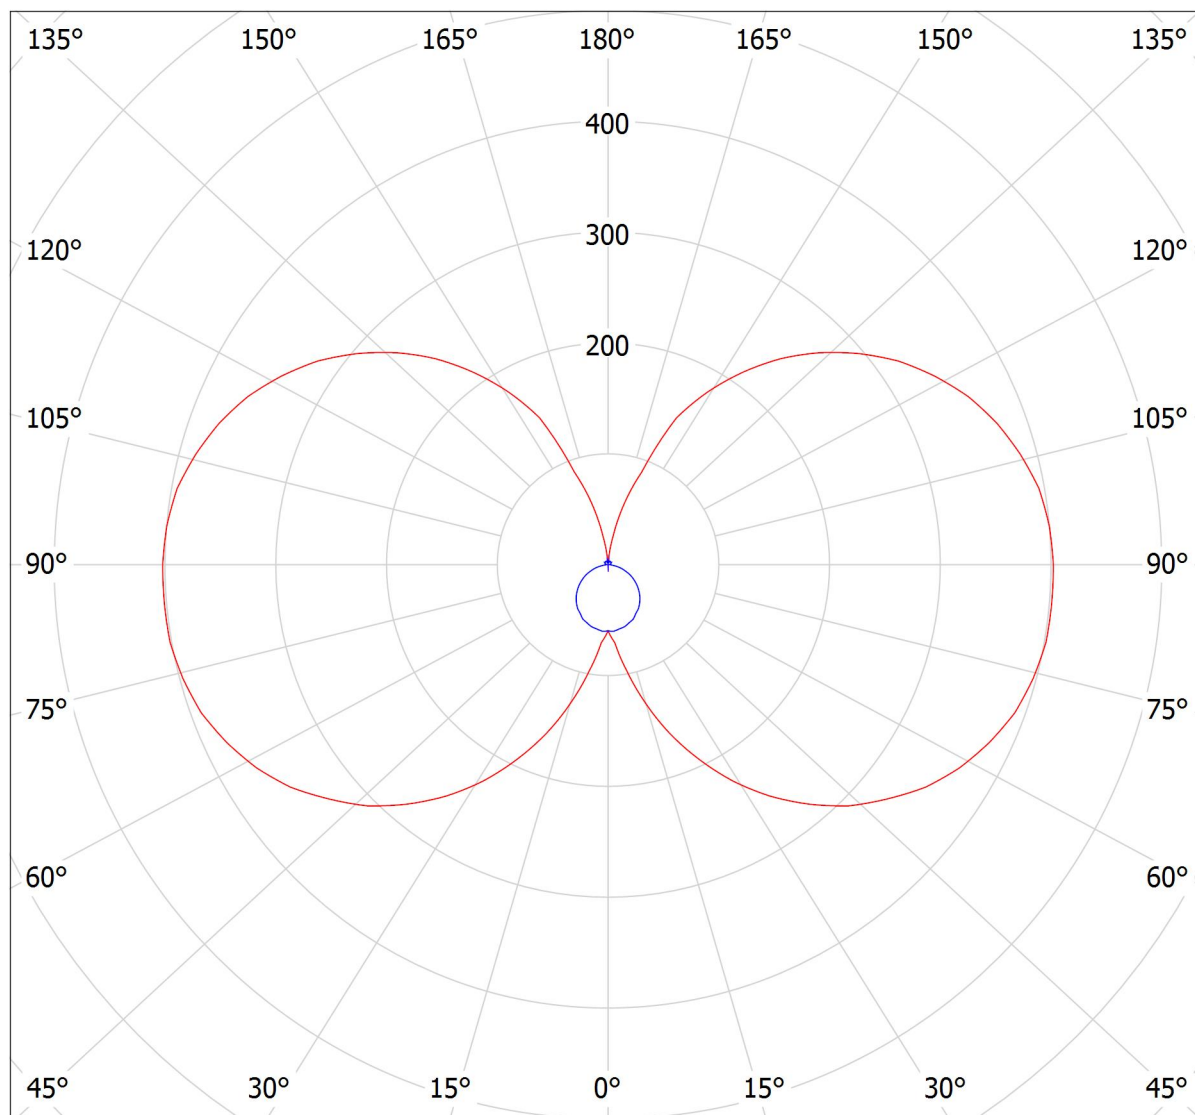

Lucis I2.L1.600.X IZAR II LED / LDC (Polar)

Luminaire: Lucis I2.L1.600.X IZAR II LED

Lamps: 1 x LED G6

cd

— C0 - C180

— C90 - C270

2402 lm