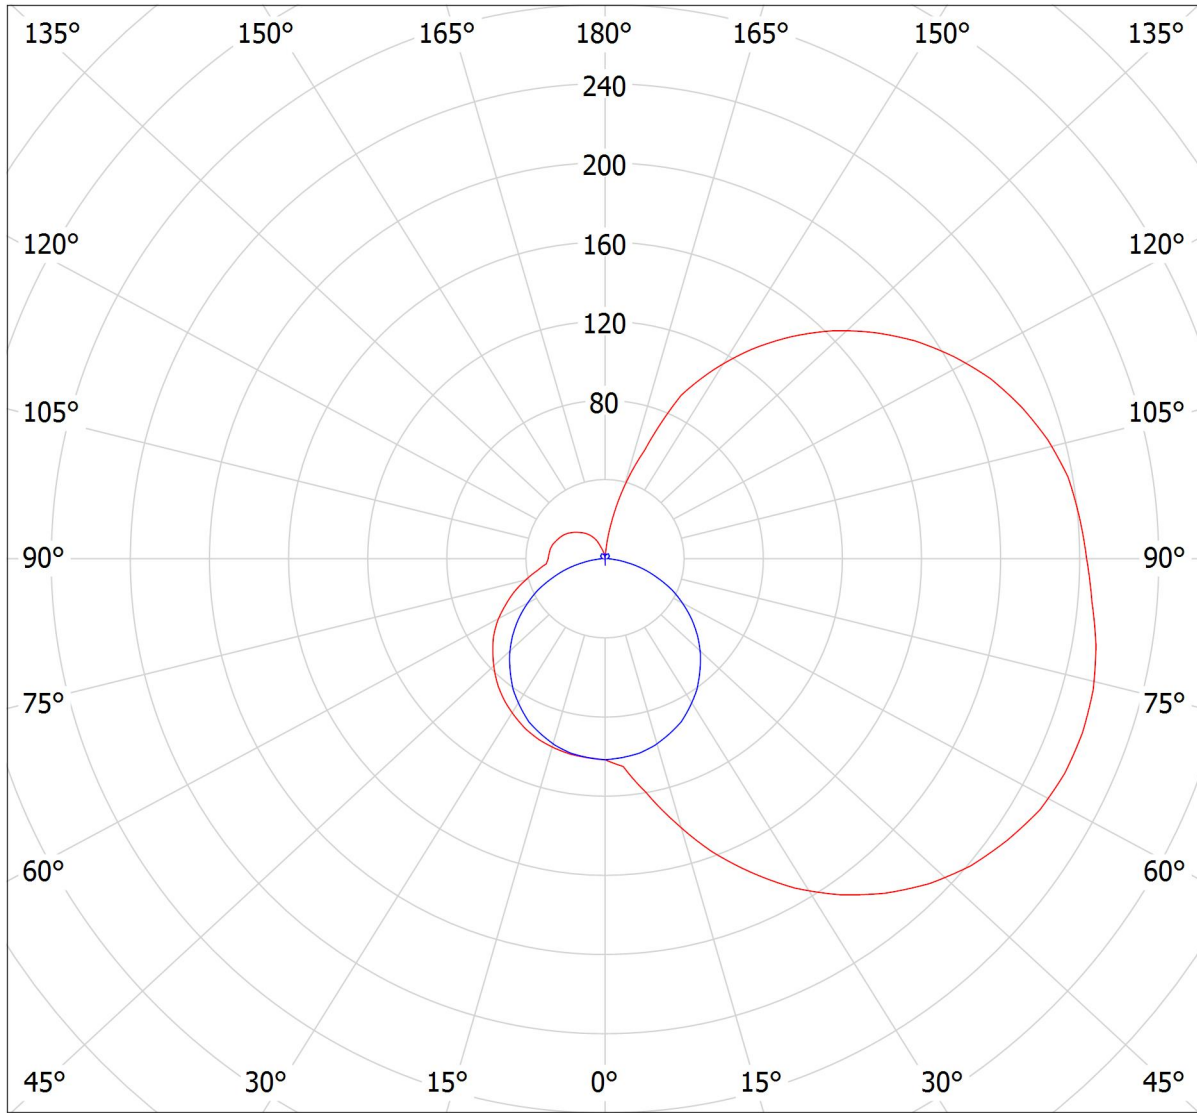

Lucis I1.L4.600.X IZAR I LED / LDC (Polar)

Luminaire: Lucis I1.L4.600.X IZAR I LED
Lamps: 1 x LED G6

cd

1056 lm

— C0 - C180 — C90 - C270