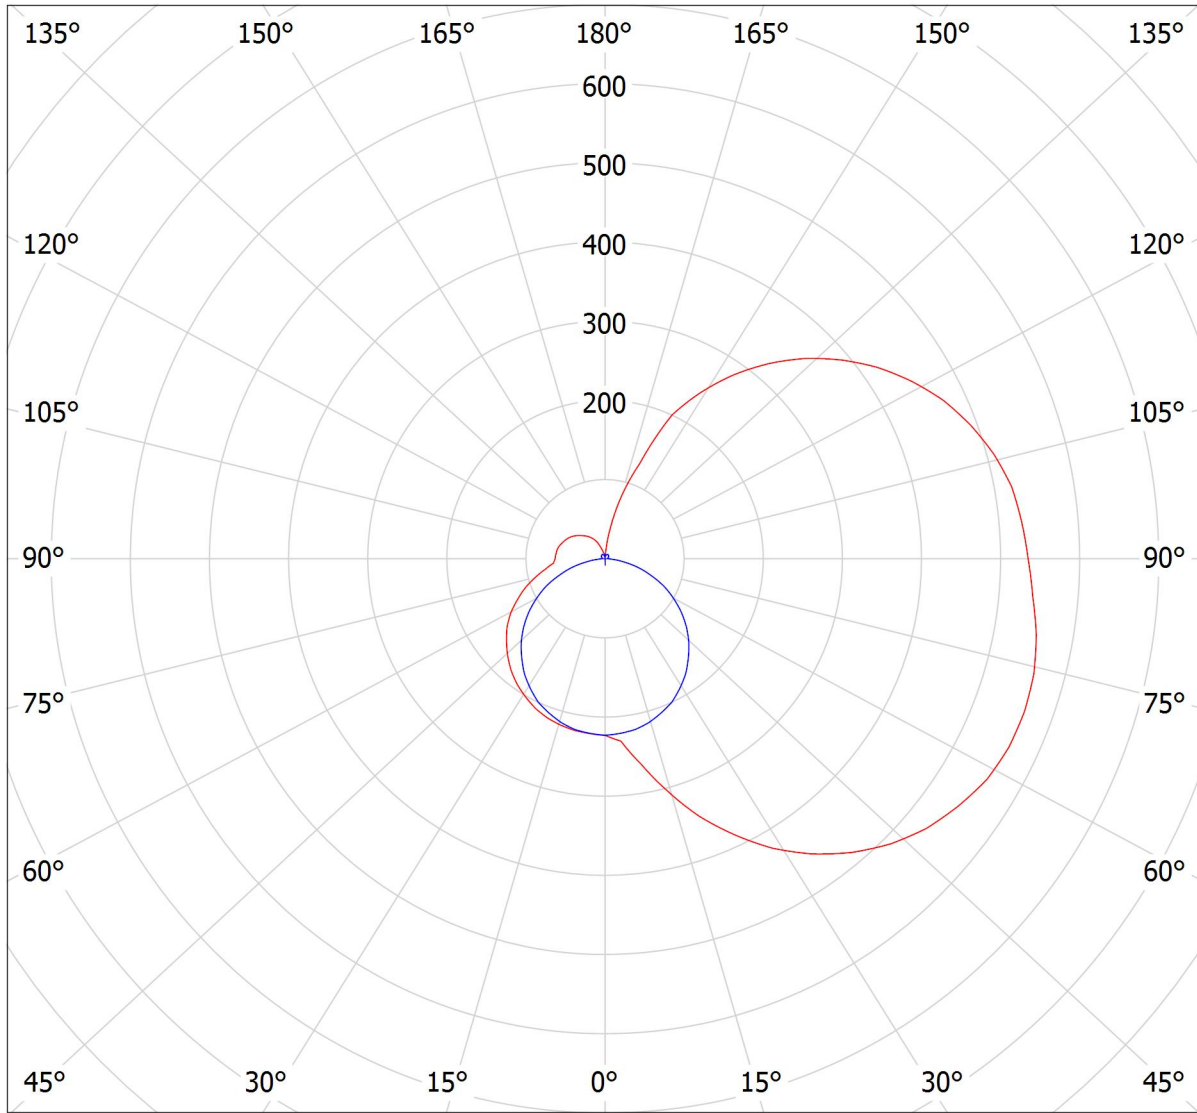

Lucis I1.L2.600.X IZAR I LED / LDC (Polar)

Luminaire: Lucis I1.L2.600.X IZAR I LED
Lamps: 1 x LED G6

cd

2319 lm

— C0 - C180 — C90 - C270