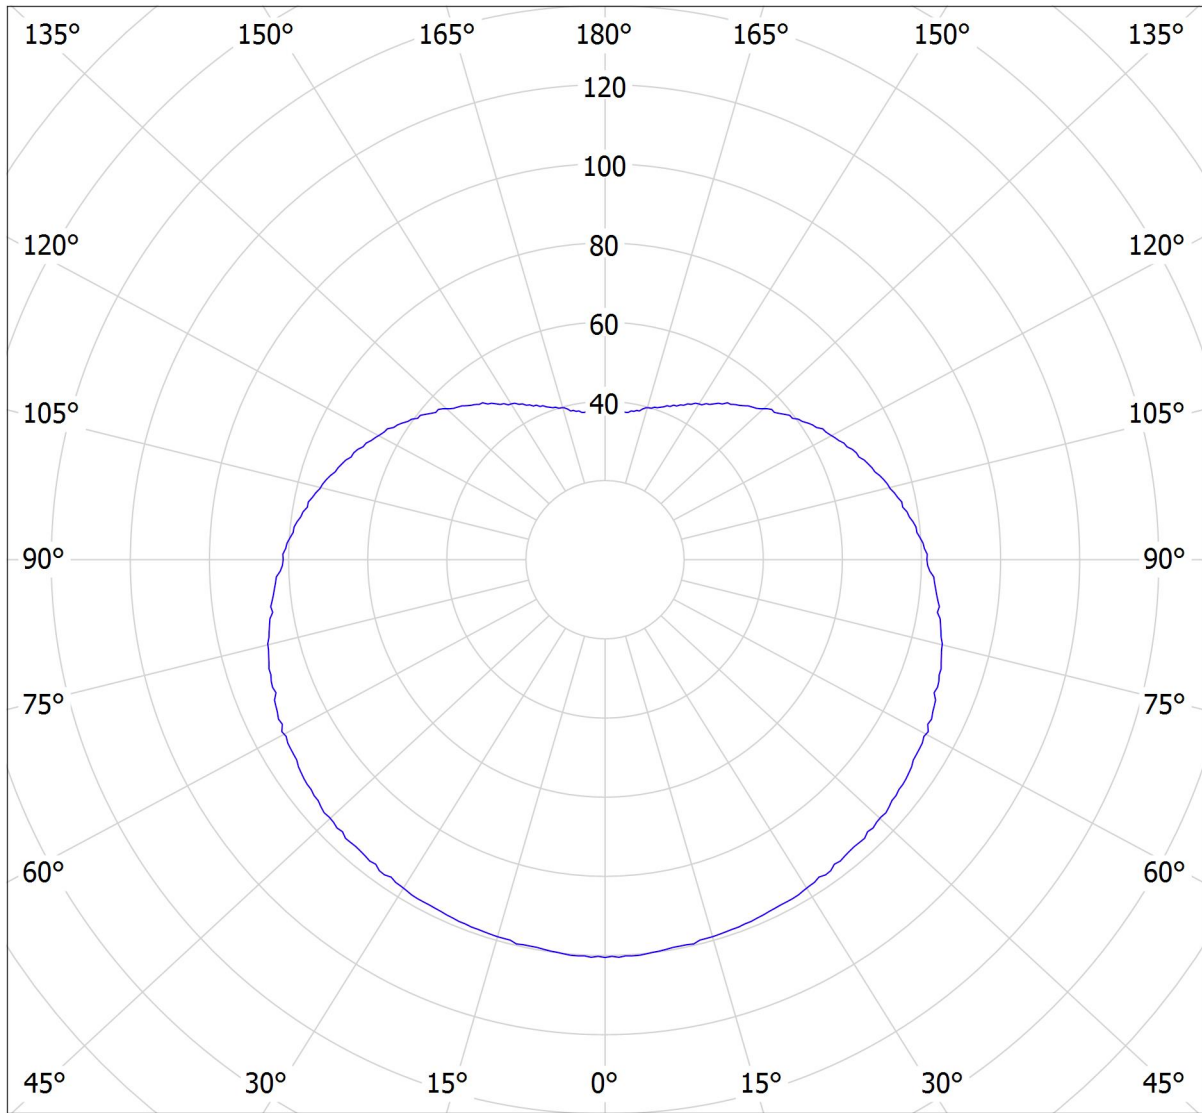

# Lucis SR.L2.P1.45M PALA LED / LDC (Polar)

Luminaire: Lucis SR.L2.P1.45M PALA LED  
Lamps: 1 x LED G6

cd  
— C0 - C180 — C90 - C270

971 lm