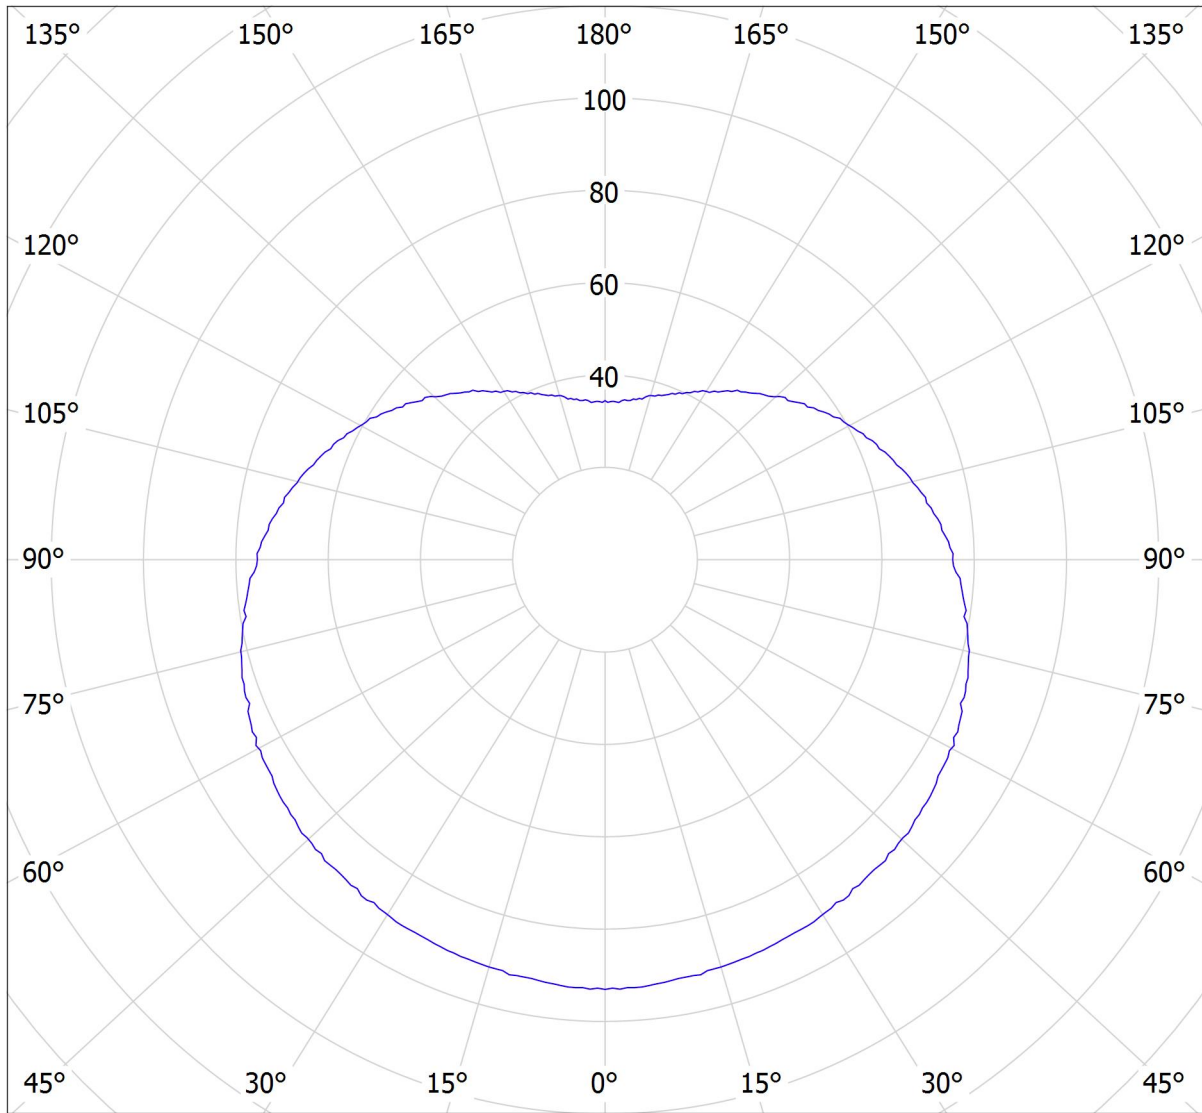

Lucis SR.L1.P1.45M PALA LED / LDC (Polar)

Luminaire: Lucis SR.L1.P1.45M PALA LED
Lamps: 1 x LED G6

cd
— C0 - C180 — C90 - C270

899 lm