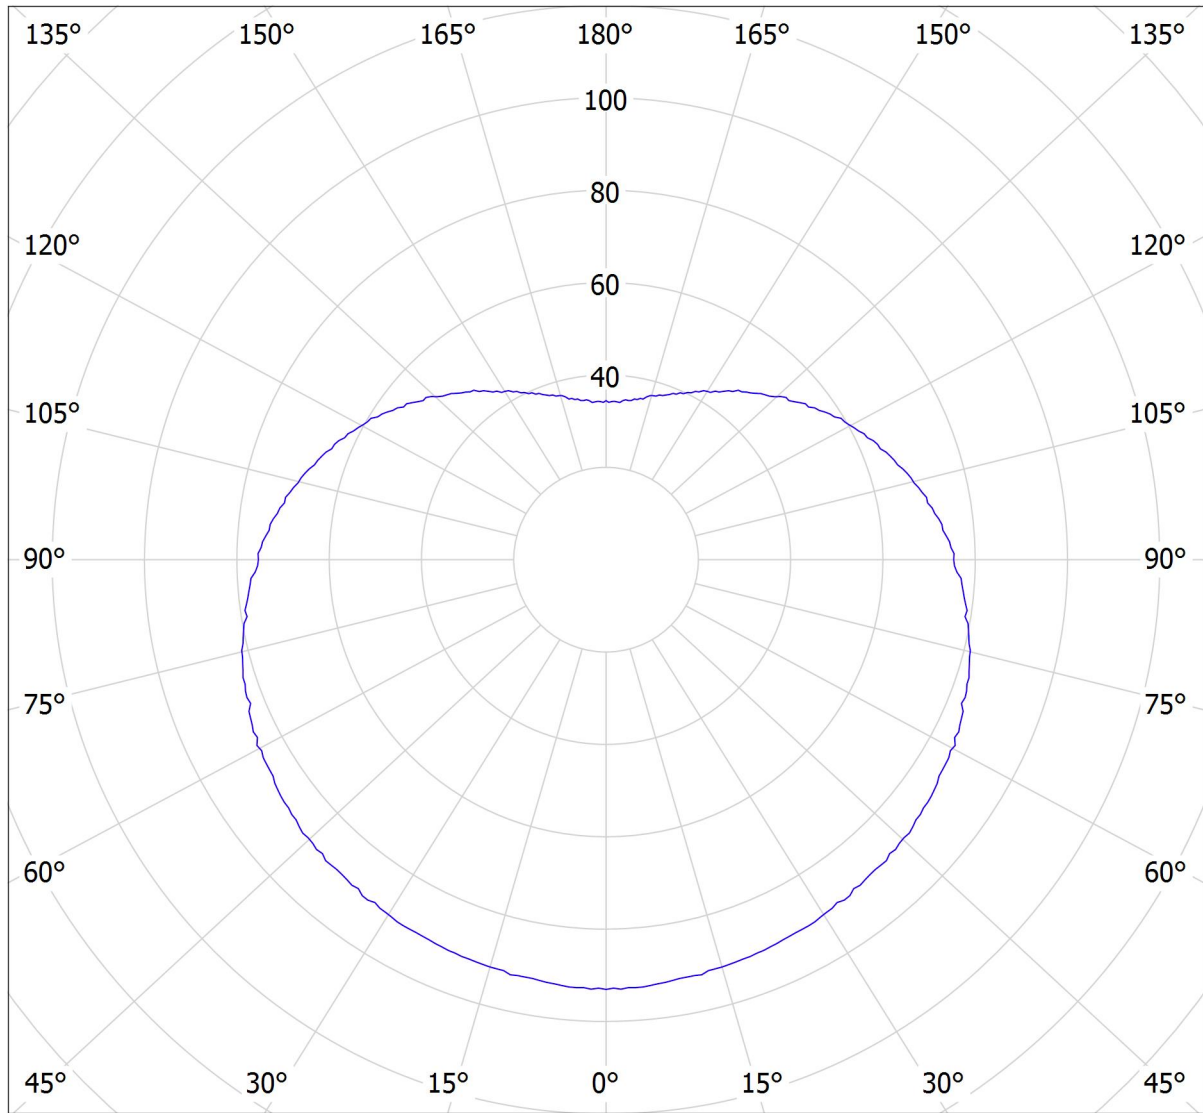

Lucis SR.L1.P1.45 PALA LED / LDC (Polar)

Luminaire: Lucis SR.L1.P1.45 PALA LED
Lamps: 1 x LED G6

cd
— C0 - C180 — C90 - C270

899 lm