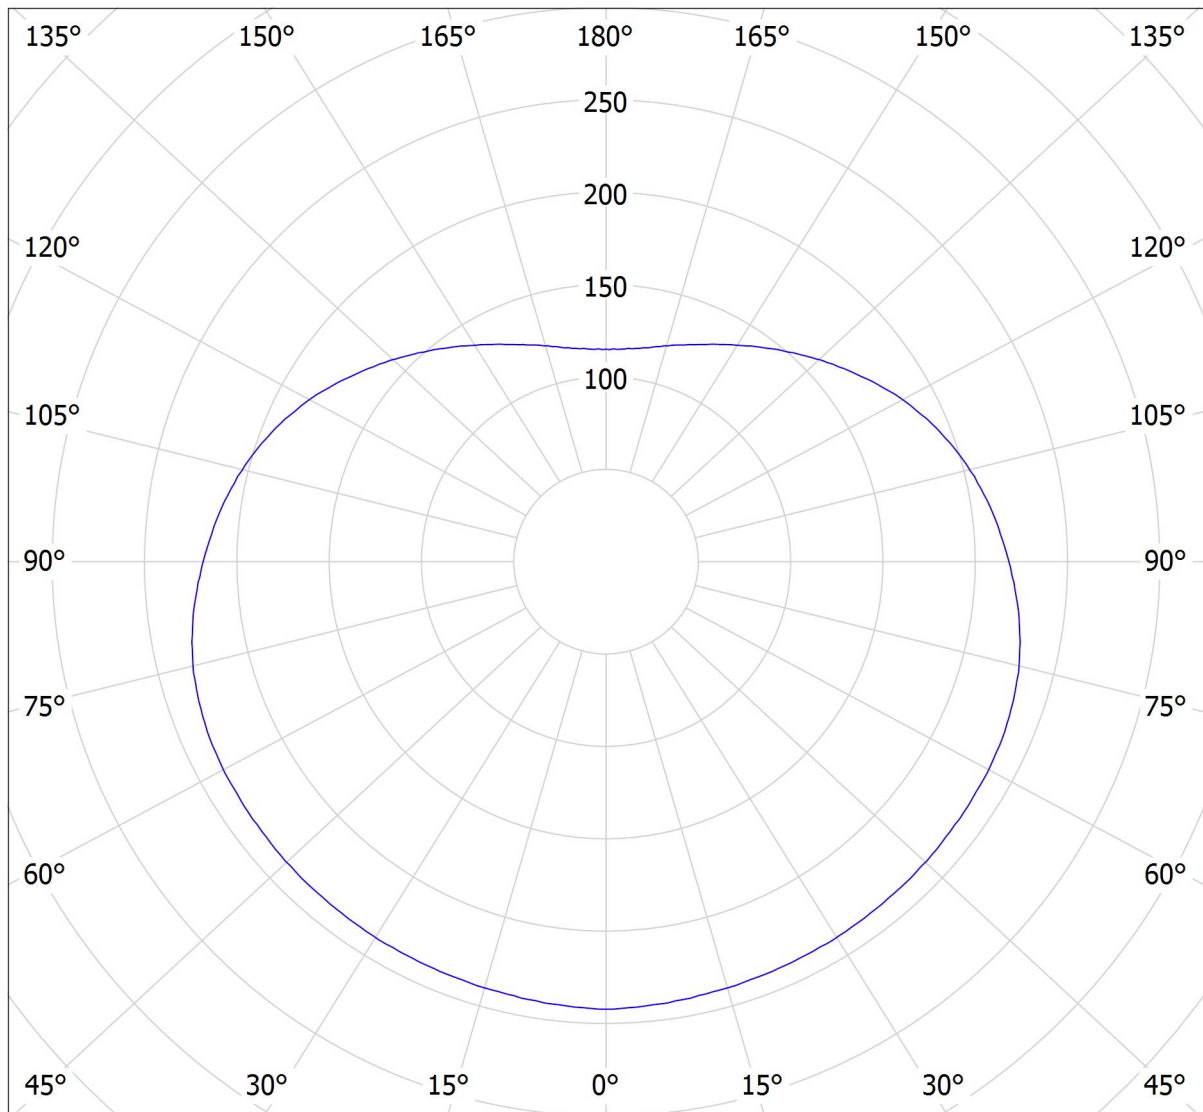

# Lucis ZKS.L4.400.X POLARIS ZKS LED / LDC (Polar)

Luminaire: Lucis ZKS.L4.400.X POLARIS ZKS LED  
Lamps: 1 x LED G6

cd  
— C0 - C180 — C90 - C270

2574 lm