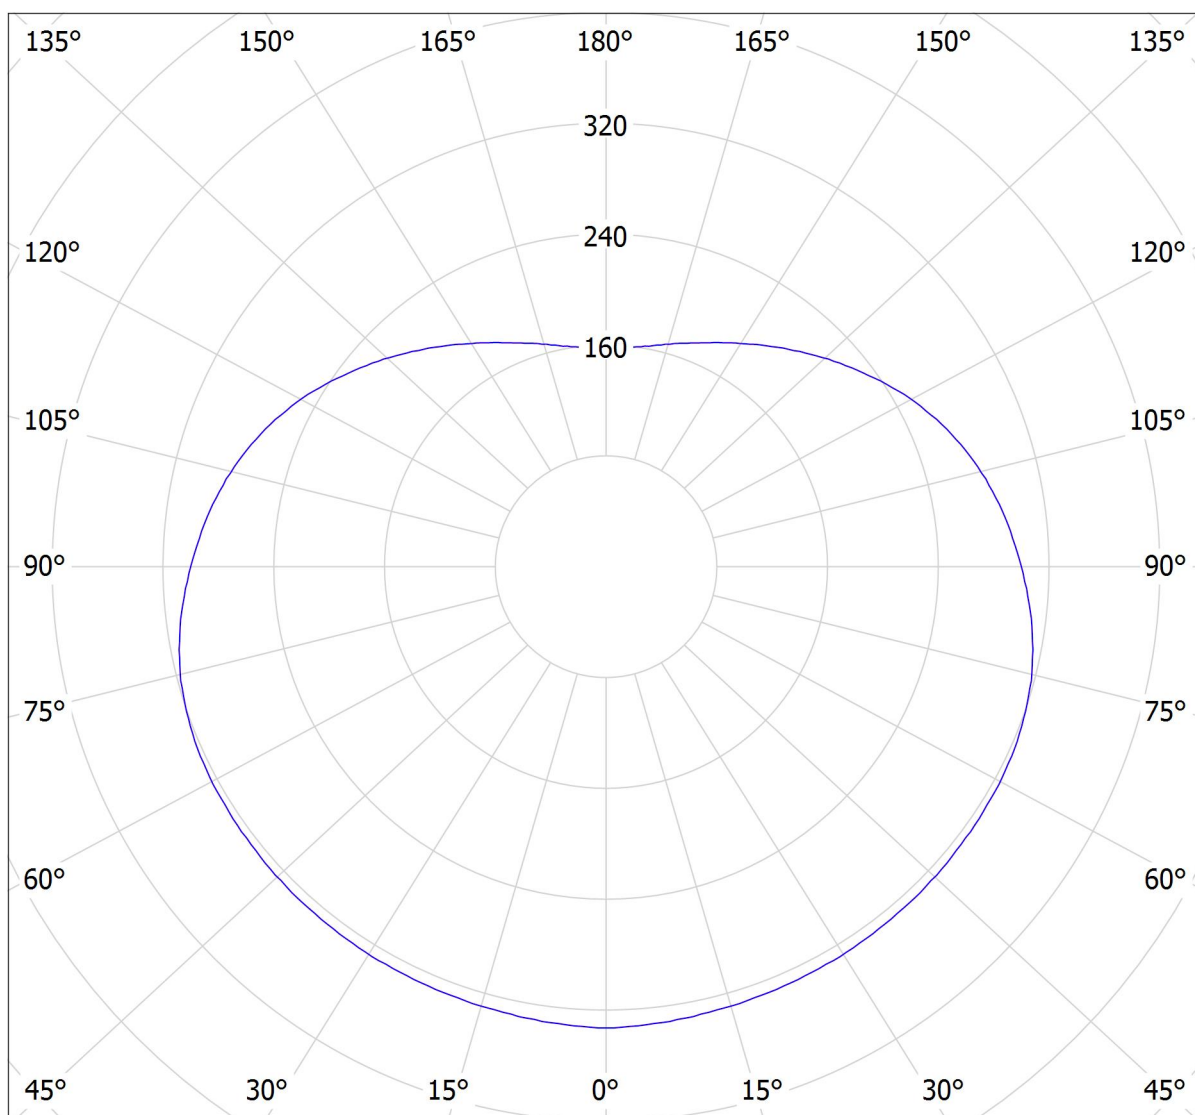

Lucis ZKS.L2.400.X POLARIS ZKS LED / LDC (Polar)

Luminaire: Lucis ZKS.L2.400.X POLARIS ZKS LED
Lamps: 1 x LED G6

cd

— C0 - C180

— C90 - C270

3538 lm