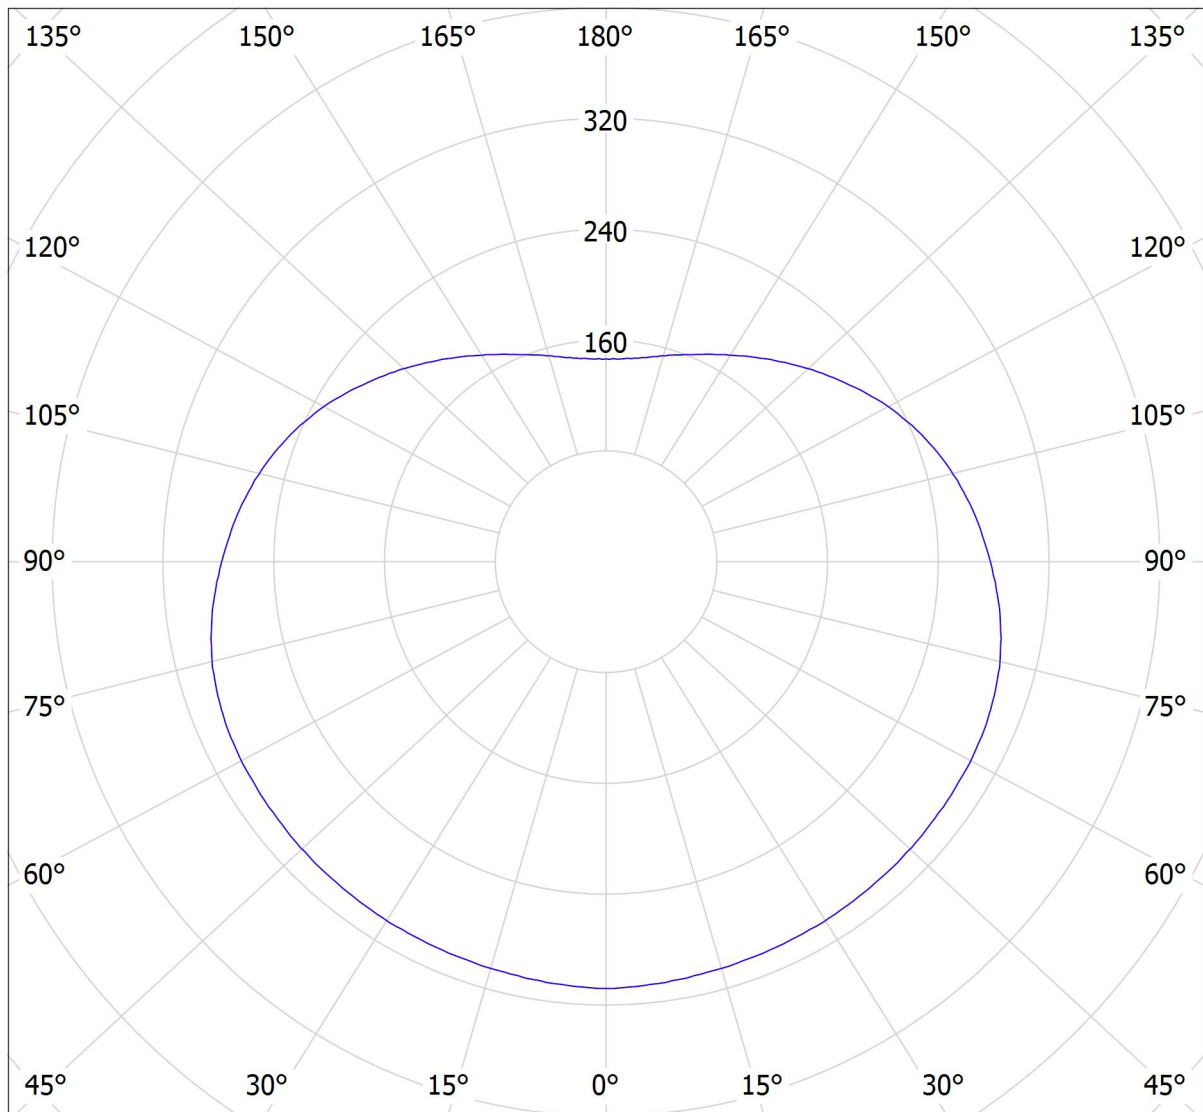

Lucis ZKS.L1.400.X POLARIS ZKS LED / LDC (Polar)

Luminaire: Lucis ZKS.L1.400.X POLARIS ZKS LED
Lamps: 1 x LED G6

cd
— C0 - C180 — C90 - C270

3274 lm