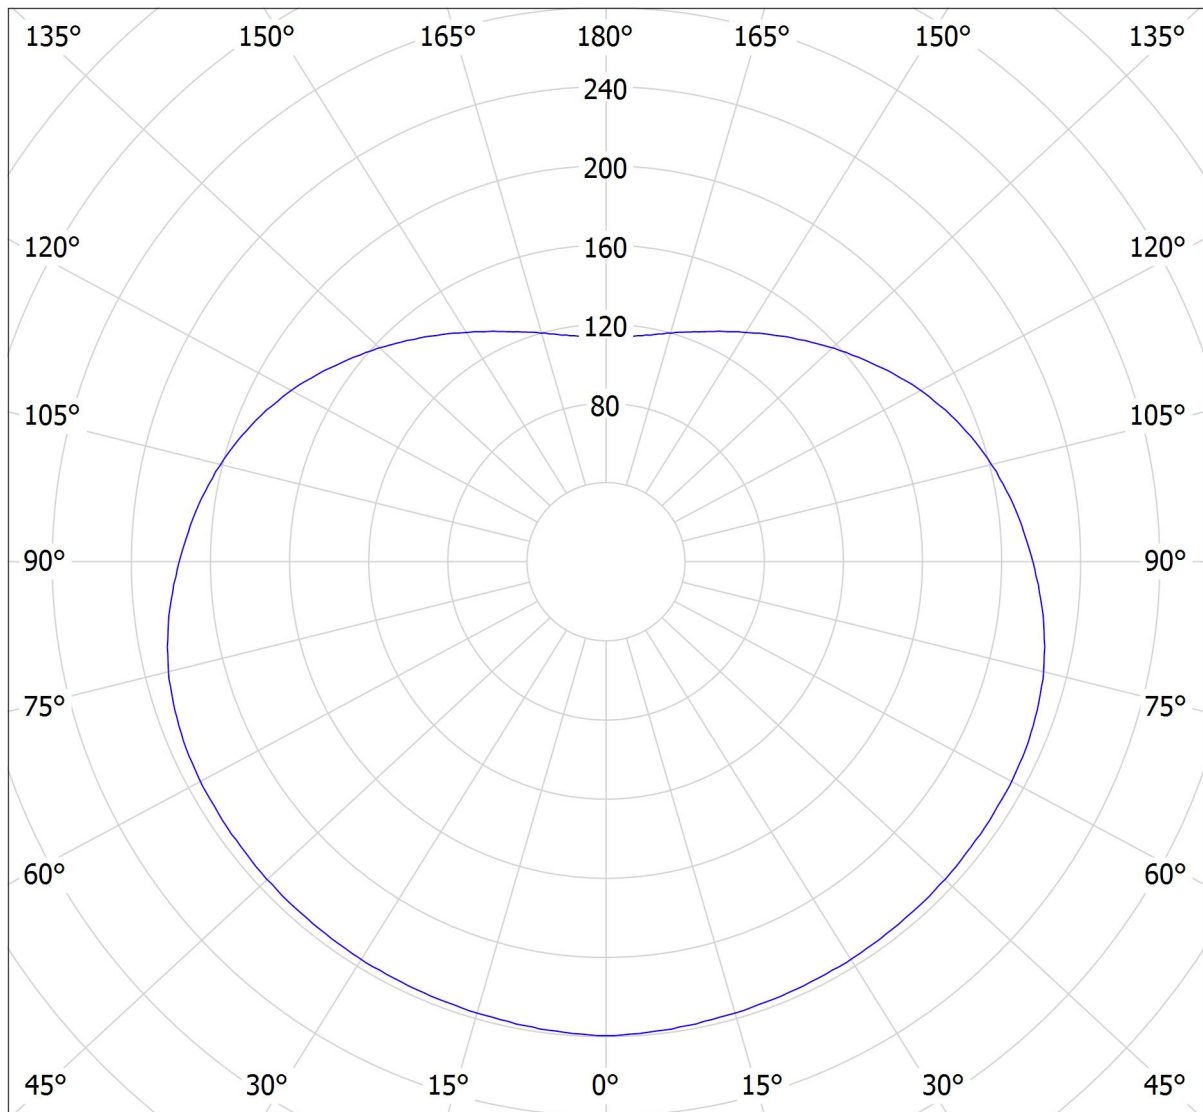

Lucis ZKS.L2.300.X POLARIS ZKS LED / LDC (Polar)

Luminaire: Lucis ZKS.L2.300.X POLARIS ZKS LED
Lamps: 1 x LED G6

cd

— C0 - C180

— C90 - C270

2545 lm