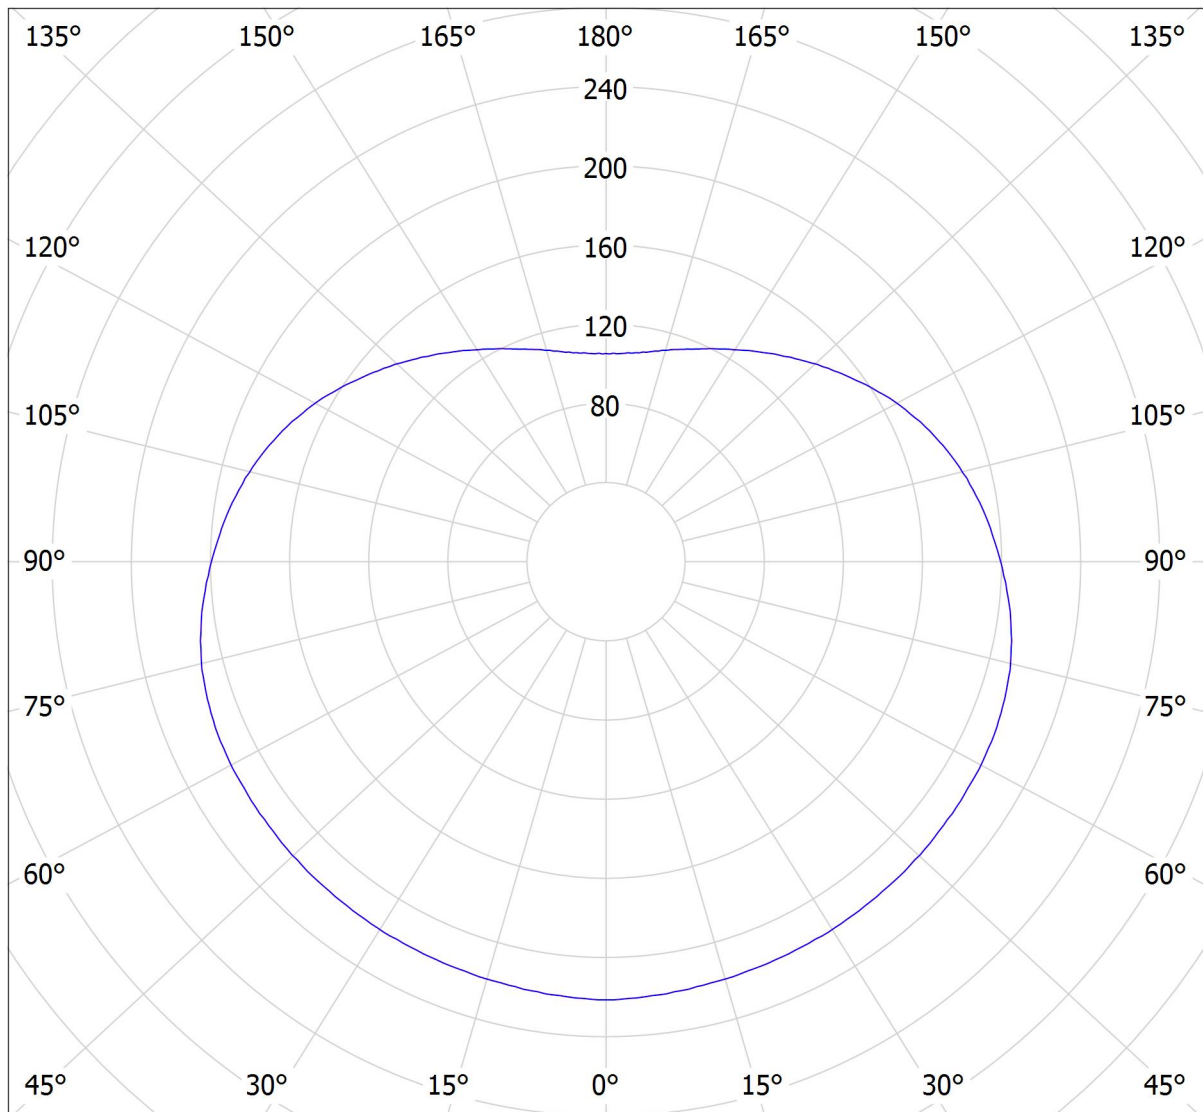

Lucis ZKS.L1.300.X POLARIS ZKS LED / LDC (Polar)

Luminaire: Lucis ZKS.L1.300.X POLARIS ZKS LED
Lamps: 1 x LED G6

cd
— C0 - C180 — C90 - C270

2353 lm