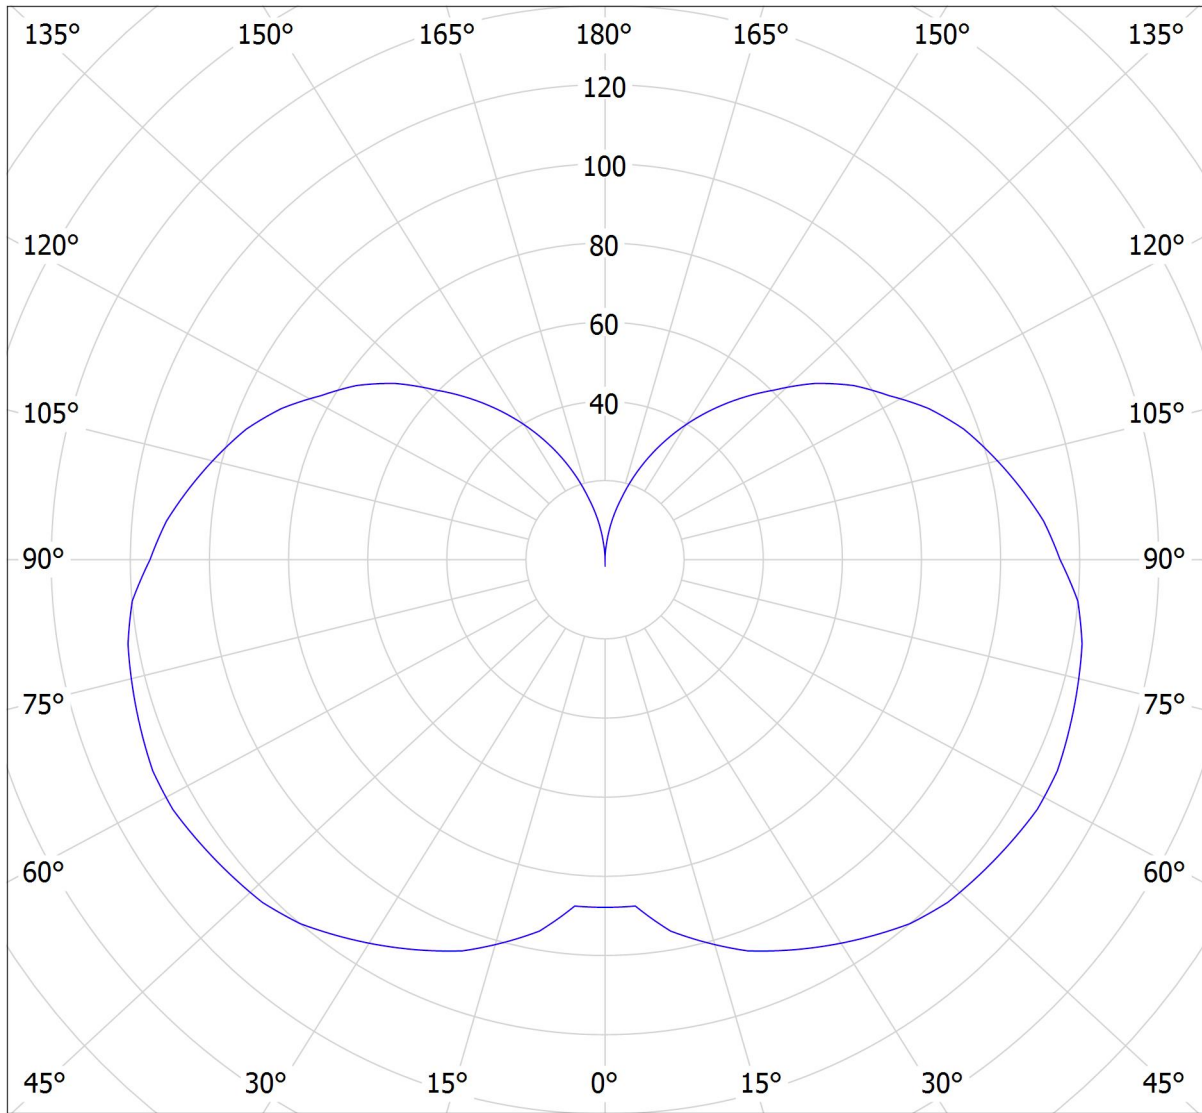

Lucis BS19.L2.R19.X RETRO LED / LDC (Polar)

Luminaire: Lucis BS19.L2.R19.X RETRO LED
Lamps: 1 x LED G6

cd
— C0 - C180 — C90 - C270

1237 lm