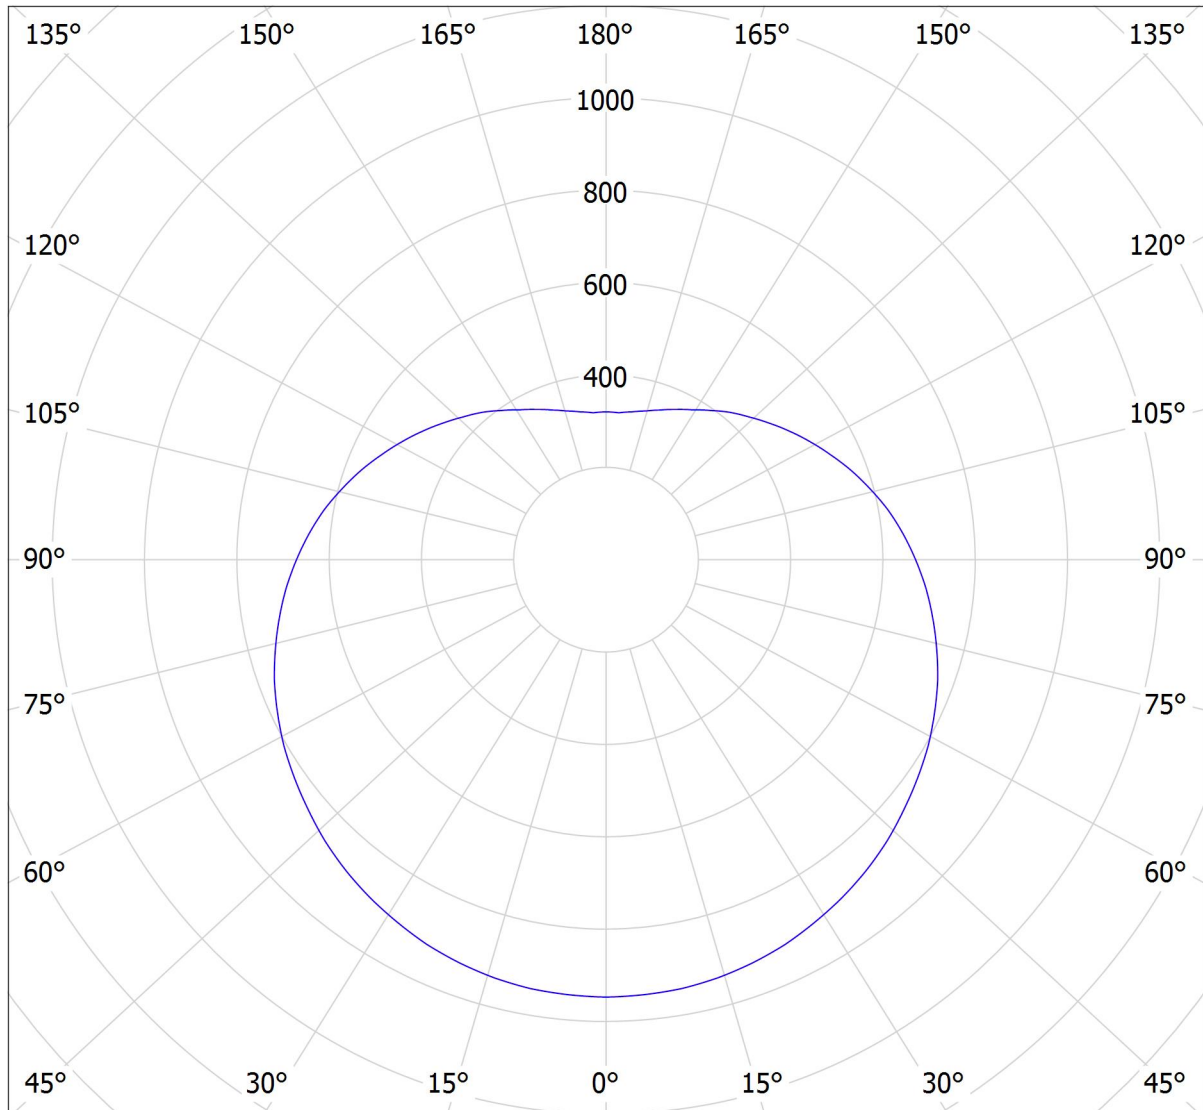

Lucis ZK.P4.600.X POLARIS ZK LED / LDC (Polar)

Luminaire: Lucis ZK.P4.600.X POLARIS ZK LED
Lamps: 1 x LED G6

cd

— C0 - C180

— C90 - C270

8250 lm