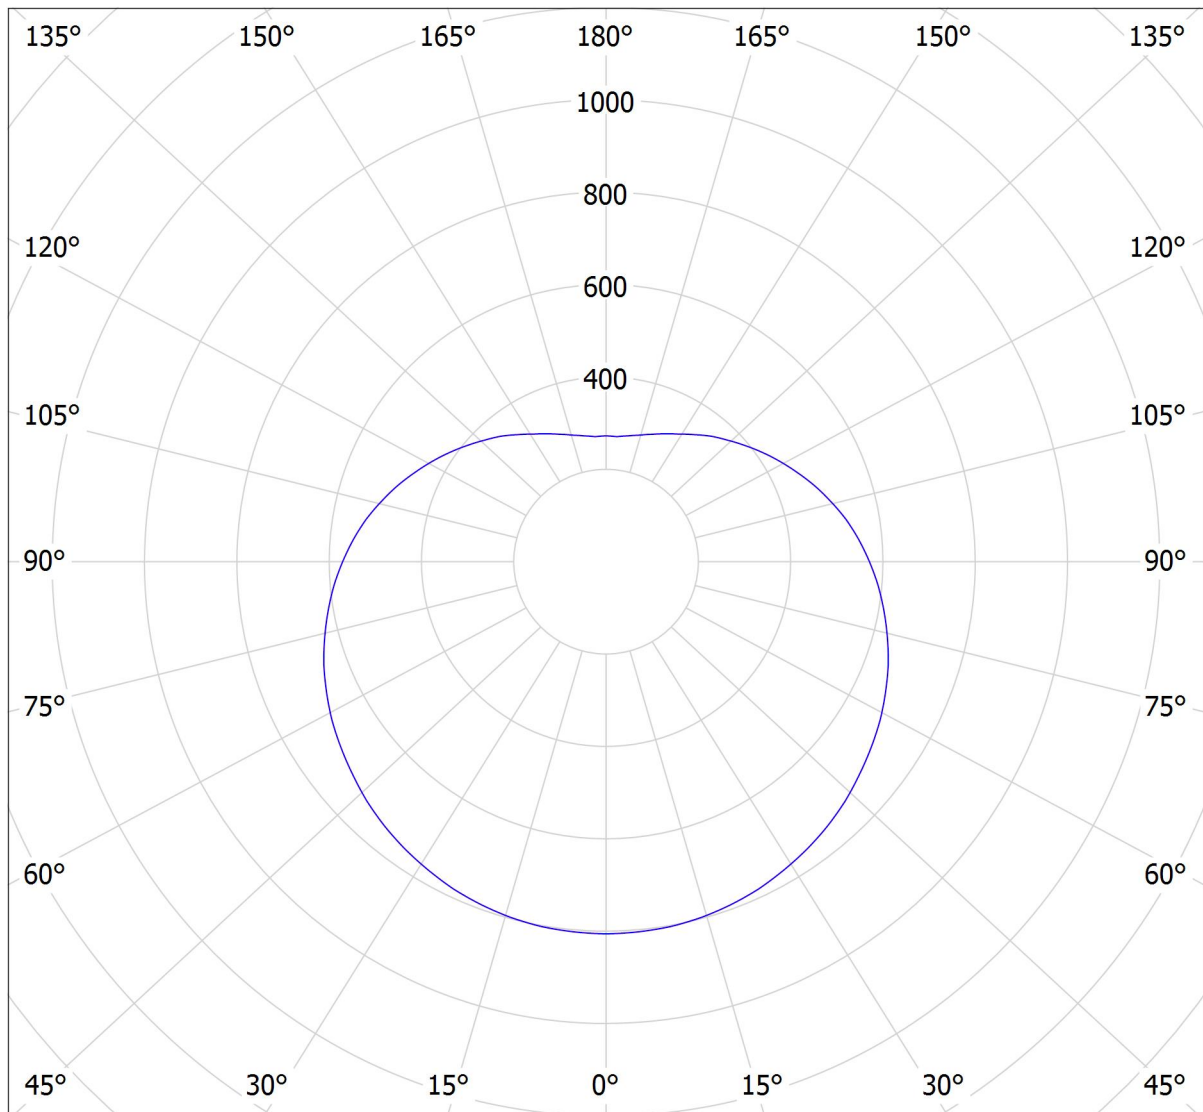

# Lucis ZK.P2.600.X POLARIS ZK LED / LDC (Polar)

Luminaire: Lucis ZK.P2.600.X POLARIS ZK LED  
Lamps: 1 x LED G6

cd

— C0 - C180

— C90 - C270

7020 lm