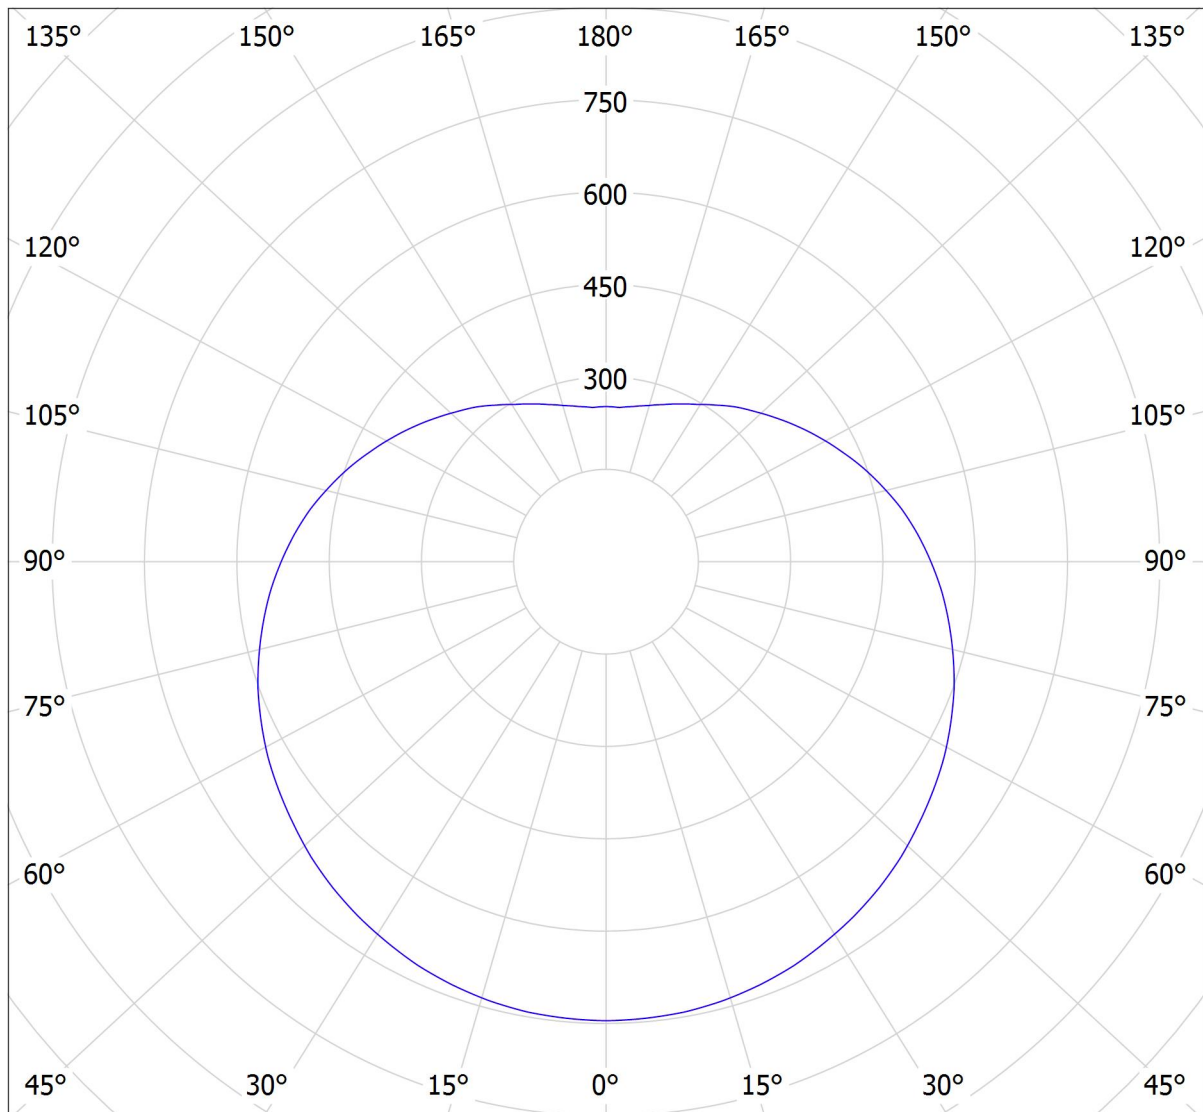

Lucis ZK.P1.600.X POLARIS ZK LED / LDC (Polar)

Luminaire: Lucis ZK.P1.600.X POLARIS ZK LED
Lamps: 1 x LED G6

cd

— C0 - C180

— C90 - C270

6494 lm