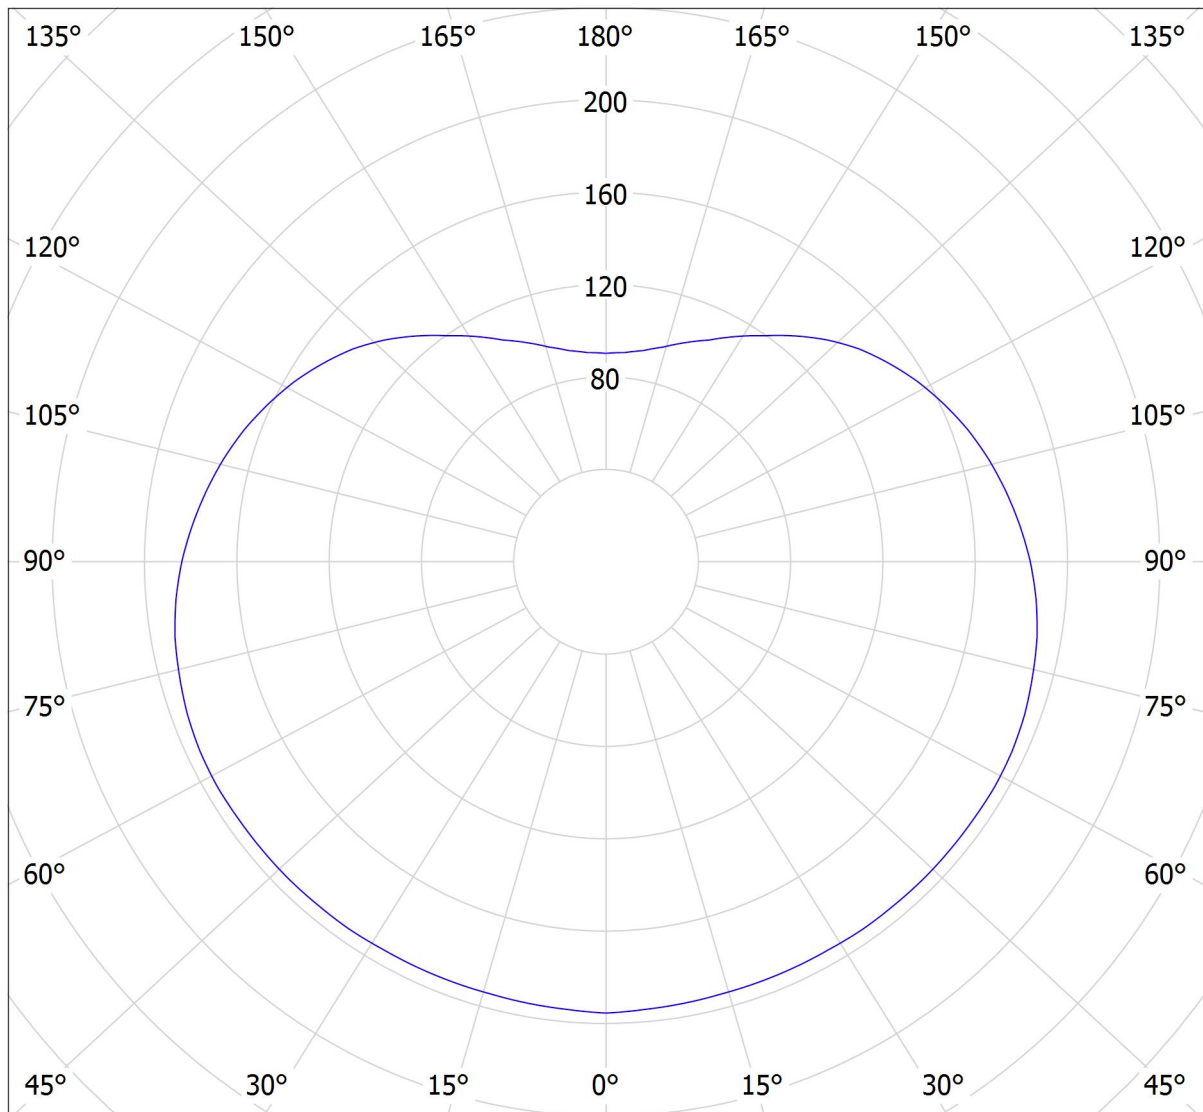

# Lucis BS19.P3.280.X POLARIS S.P LED / LDC (Polar)

Luminaire: Lucis BS19.P3.280.X POLARIS S.P LED  
Lamps: 1 x LED G6

cd

— C0 - C180

— C90 - C270

2148 lm