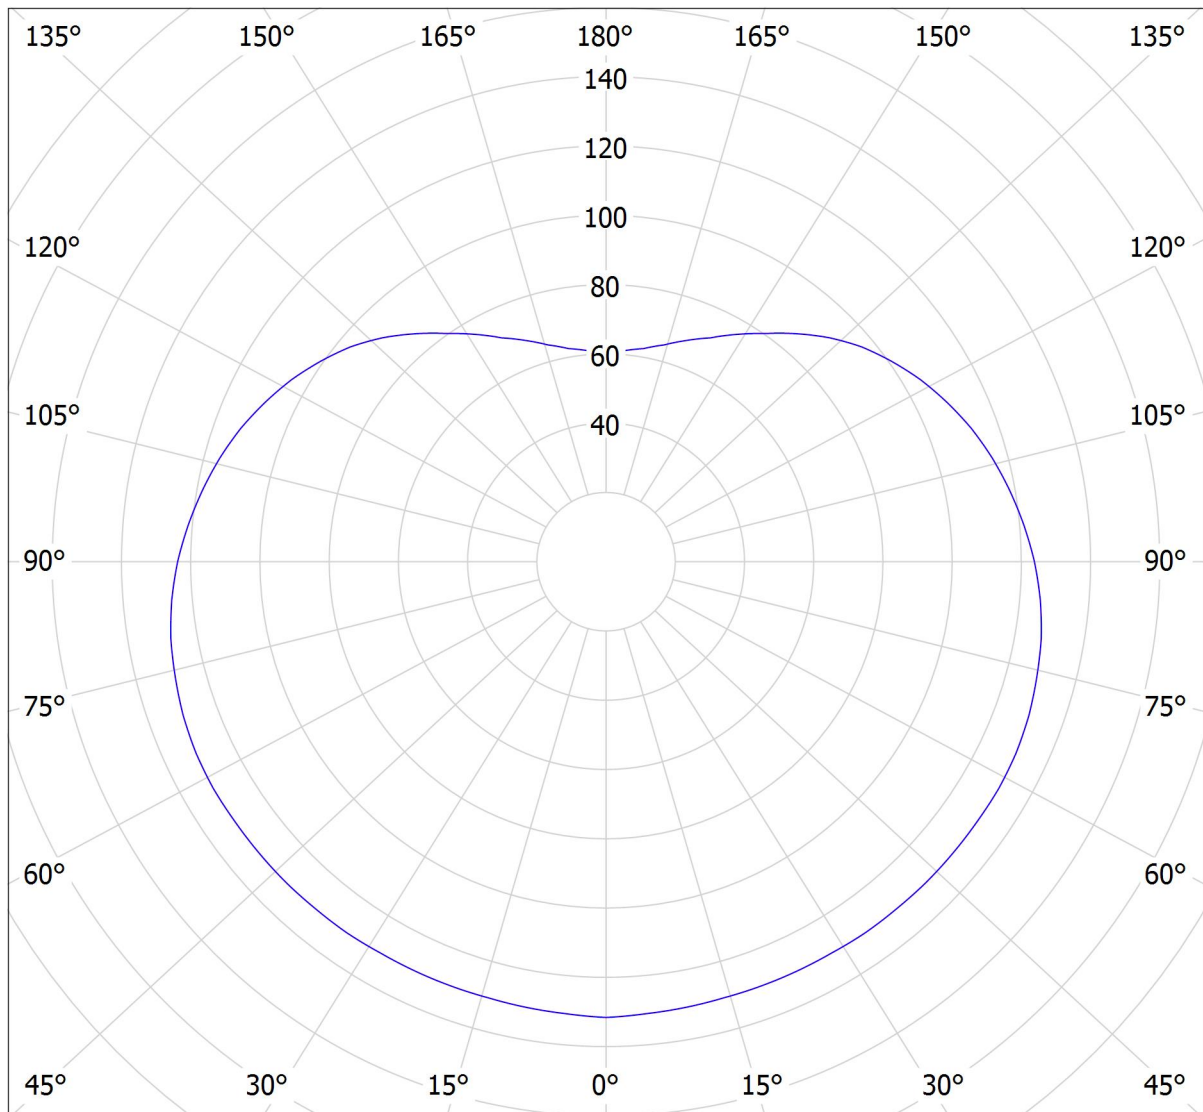

# Lucis BS14.P1.200.X POLARIS S.P LED / LDC (Polar)

Luminaire: Lucis BS14.P1.200.X POLARIS S.P LED  
Lamps: 1 x LED G6

cd

— C0 - C180

— C90 - C270

1446 lm