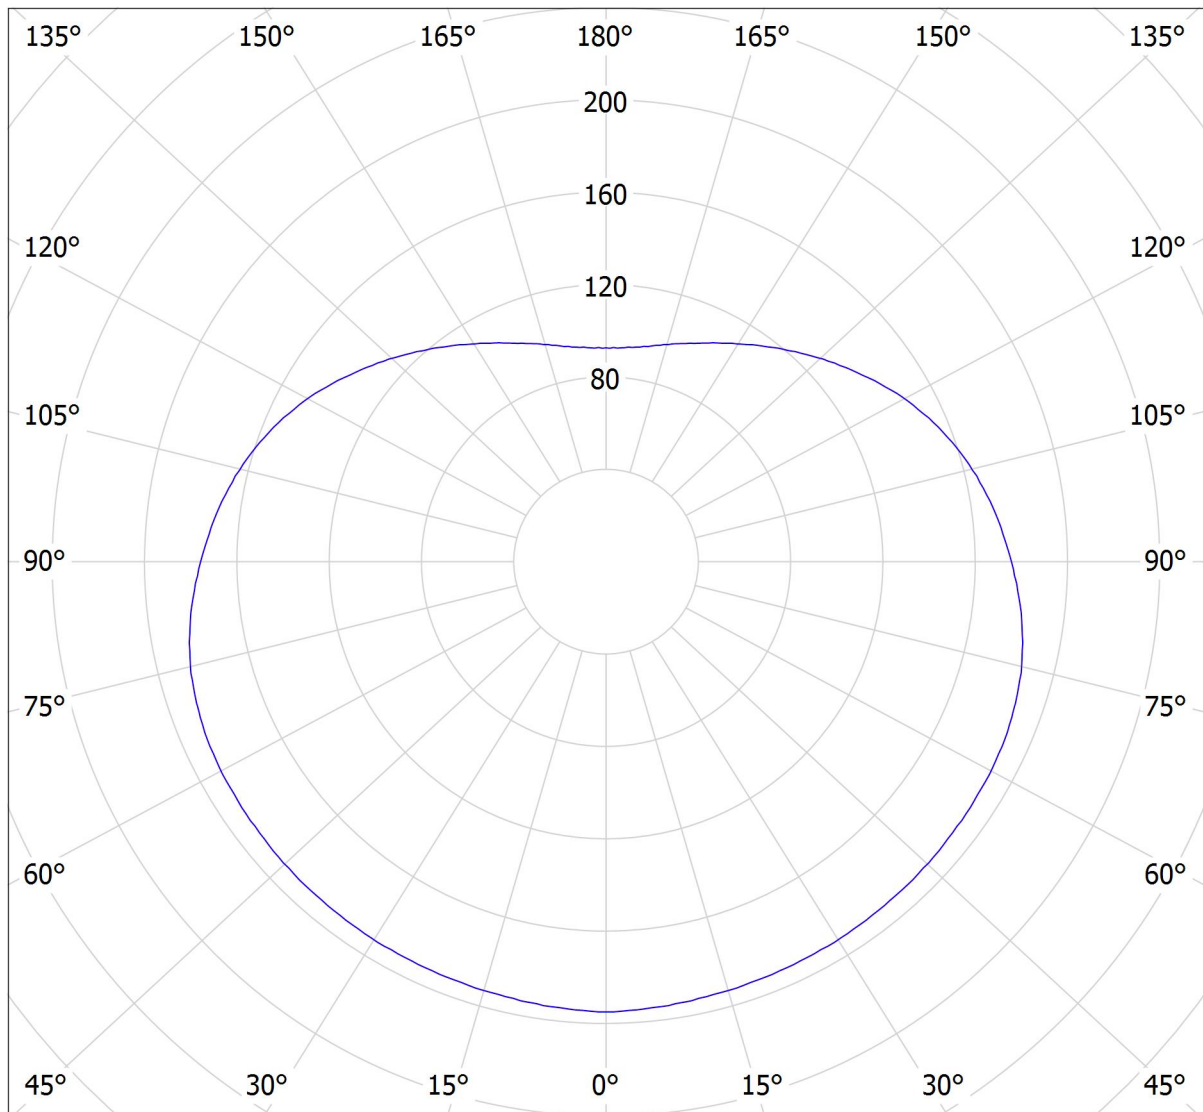

Lucis BS24.L2.350.X POLARIS S LED / LDC (Polar)

Luminaire: Lucis BS24.L2.350.X POLARIS S LED
Lamps: 1 x LED G6

cd
— C0 - C180 — C90 - C270

2072 lm