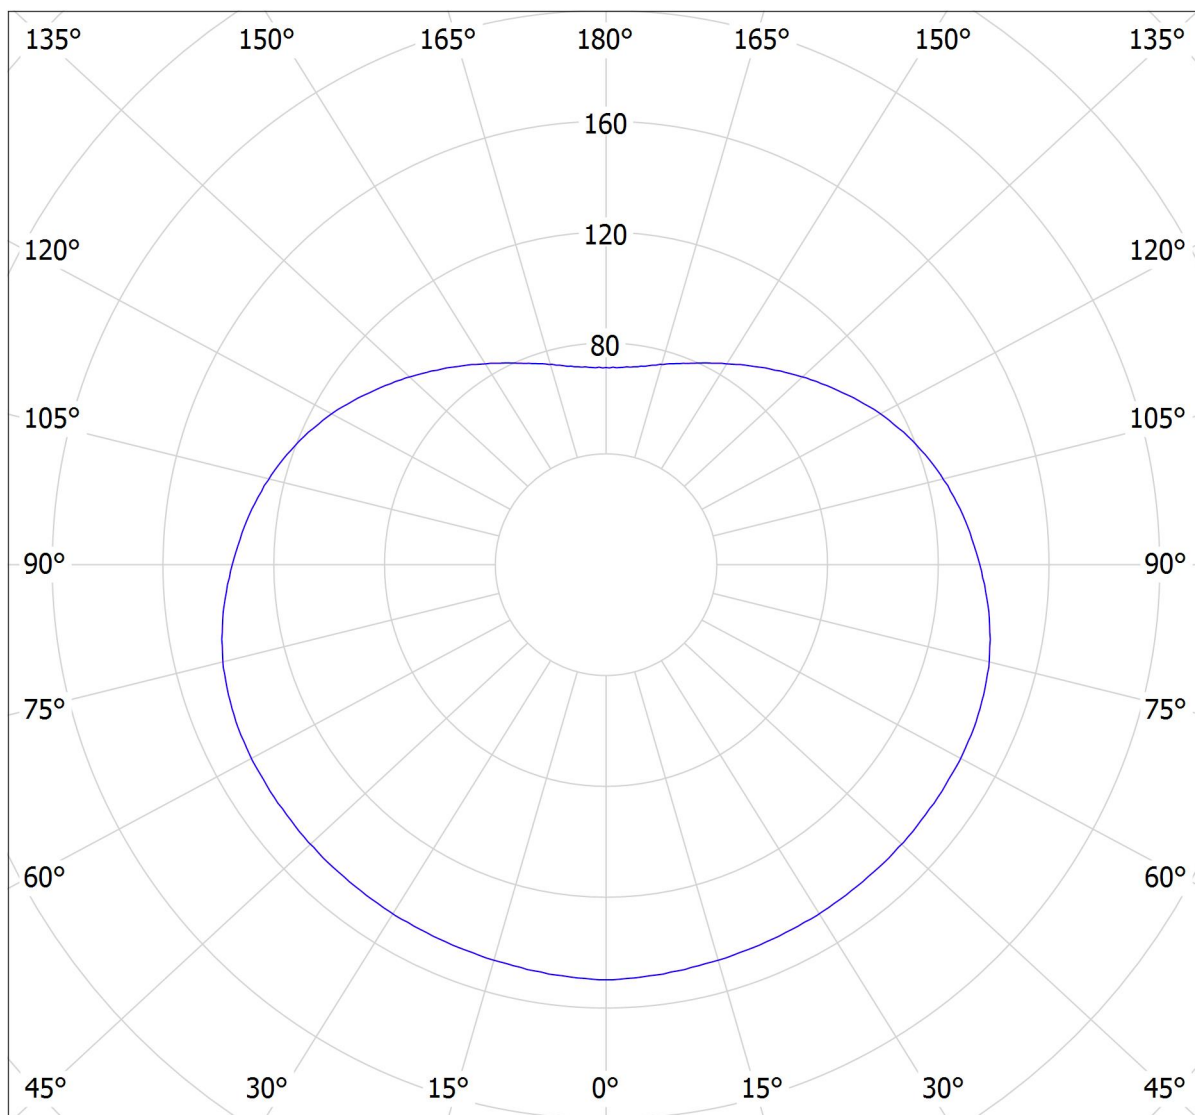

## Lucis BS19.L2.280.X POLARIS S LED / LDC (Polar)

Luminaire: Lucis BS19.L2.280.X POLARIS S LED  
Lamps: 1 x LED G6

cd

— C0 - C180

— C90 - C270

1592 lm