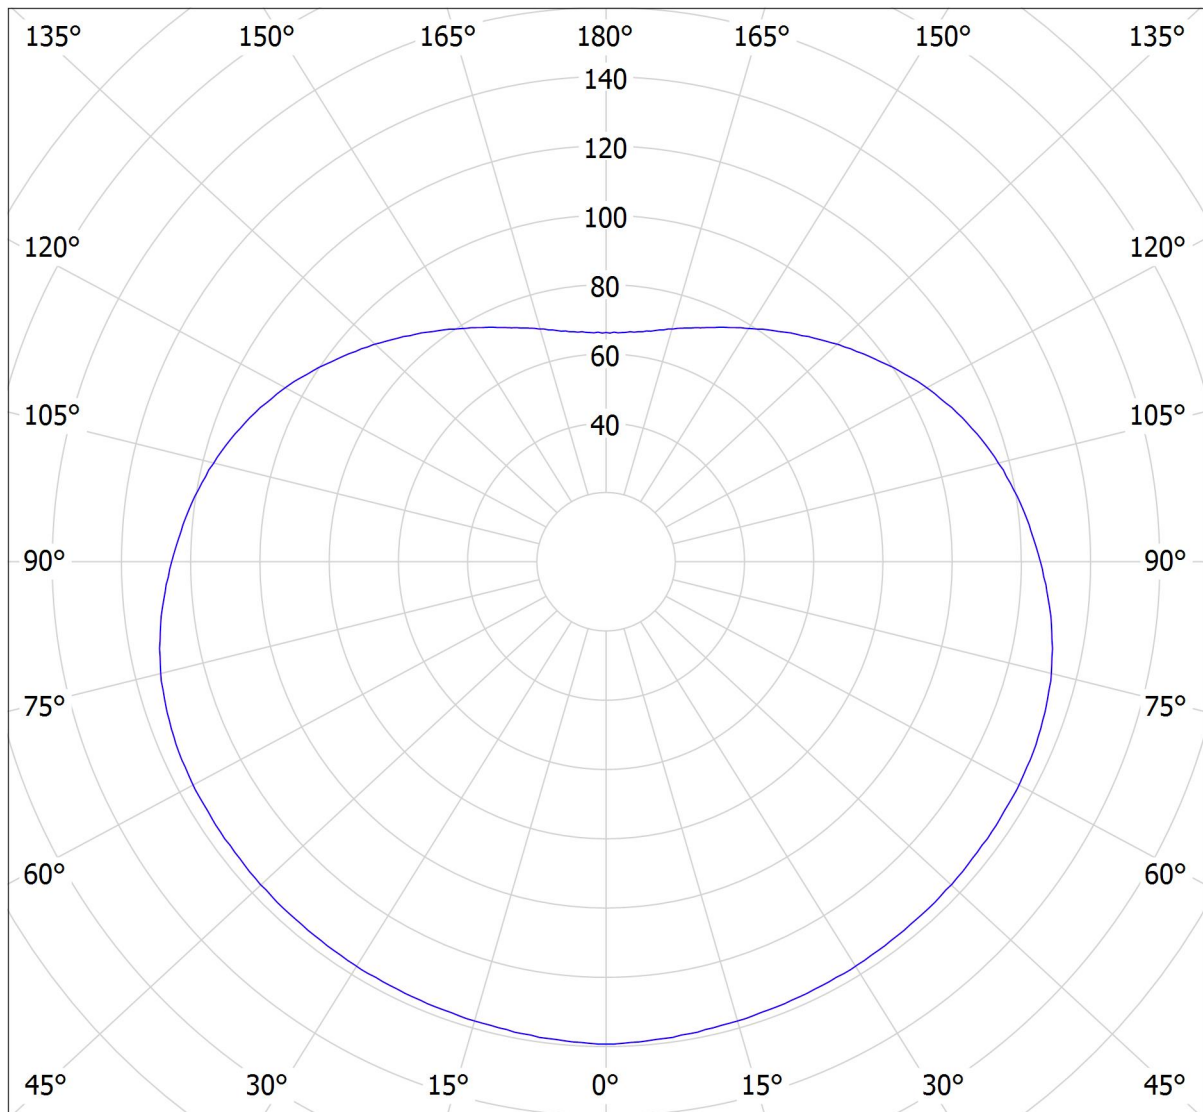

# Lucis BS19.L1.280.X POLARIS S LED / LDC (Polar)

Luminaire: Lucis BS19.L1.280.X POLARIS S LED  
Lamps: 1 x LED G6

cd  
— C0 - C180 — C90 - C270

1480 lm