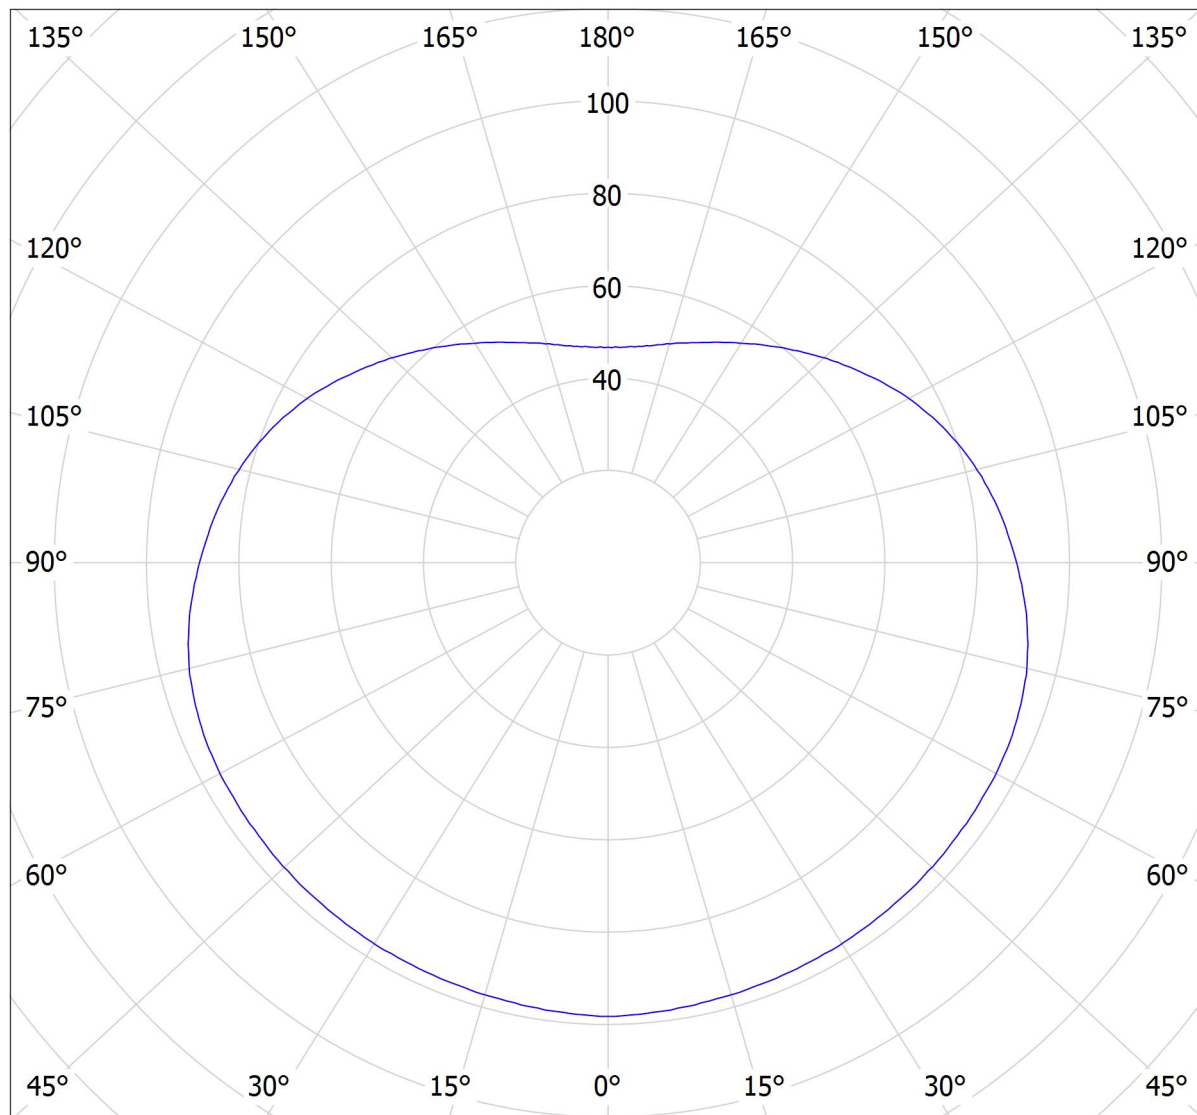

Lucis BS14.L2.200.X POLARIS S LED / LDC (Polar)

Luminaire: Lucis BS14.L2.200.X POLARIS S LED

Lamps: 1 x LED G6

cd

1044 lm

— C0 - C180 — C90 - C270