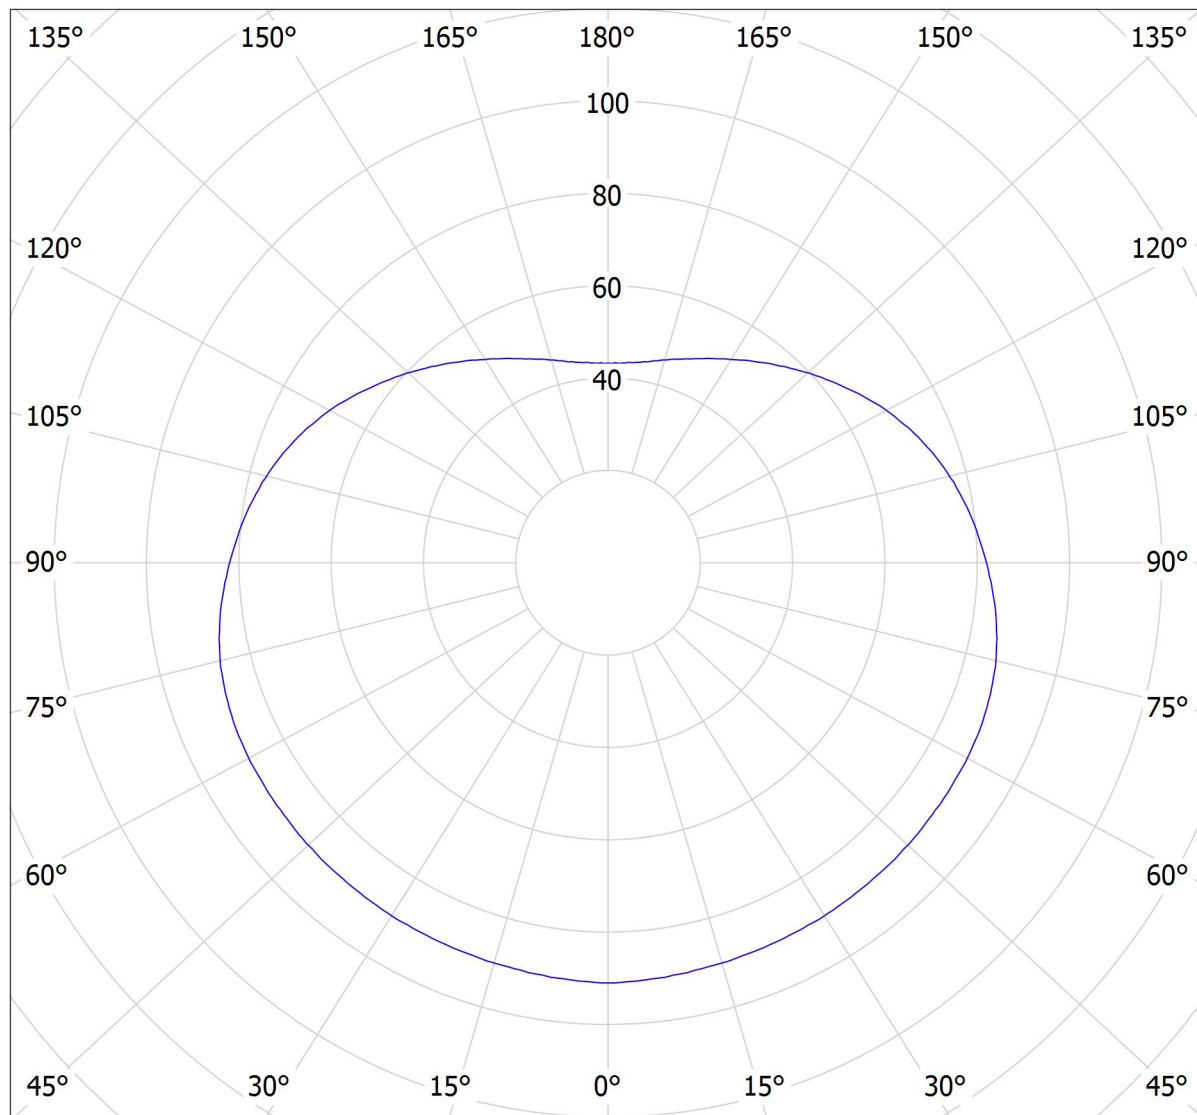

Lucis BS14.L1.200.X POLARIS S LED / LDC (Polar)

Luminaire: Lucis BS14.L1.200.X POLARIS S LED

Lamps: 1 x LED G6

cd

— C0 - C180 — C90 - C270

967 lm