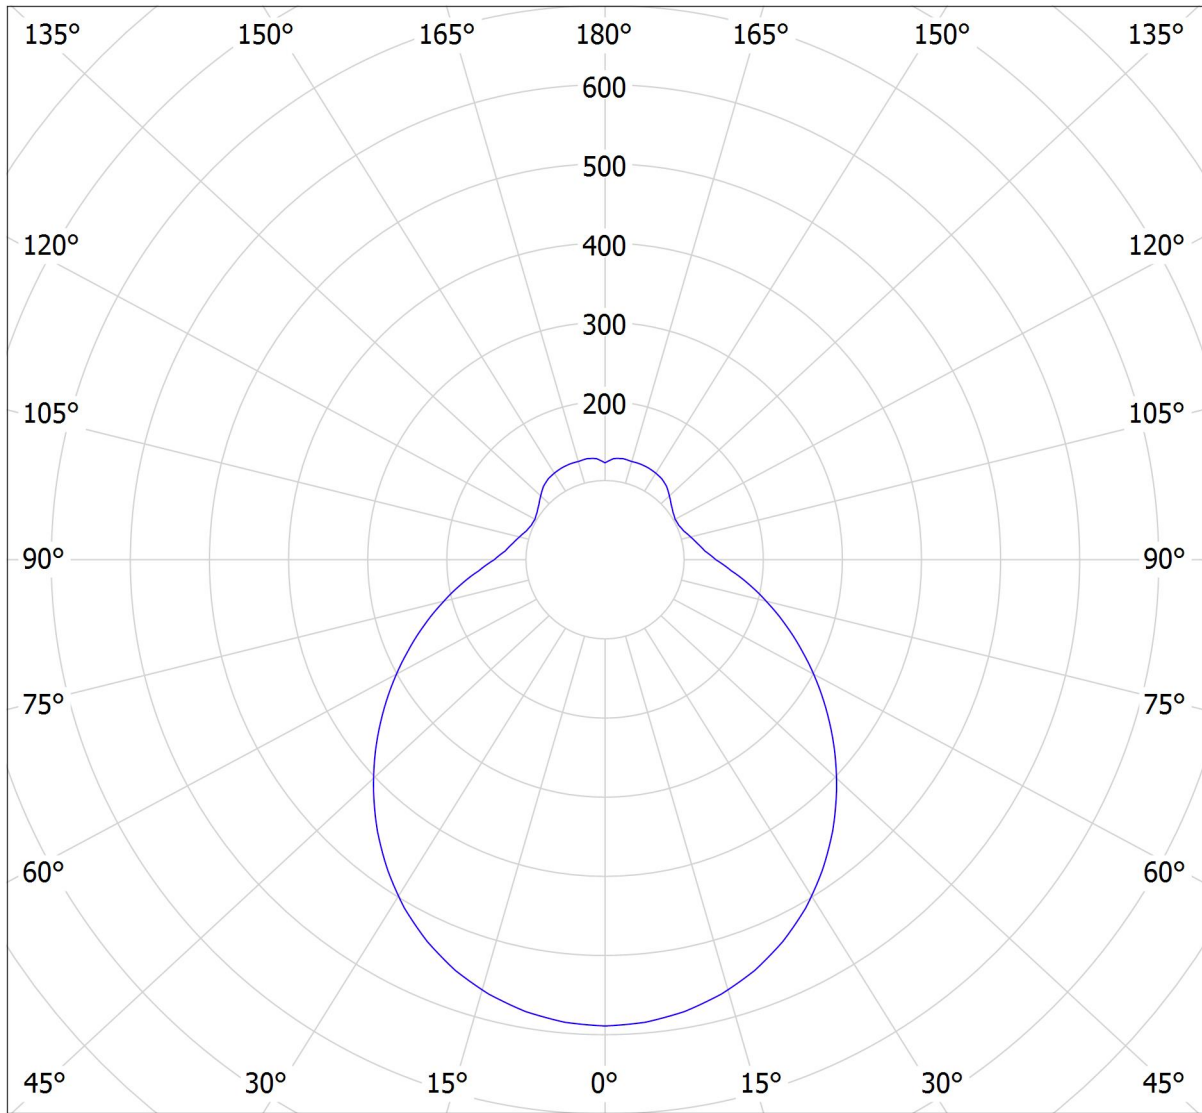

# Lucis S37.L2.JS41 LEDA LED / LDC (Polar)

Luminaire: Lucis S37.L2.JS41 LEDA LED  
Lamps: 1 x LED G6

cd  
— C0 - C180 — C90 - C270

2794 lm