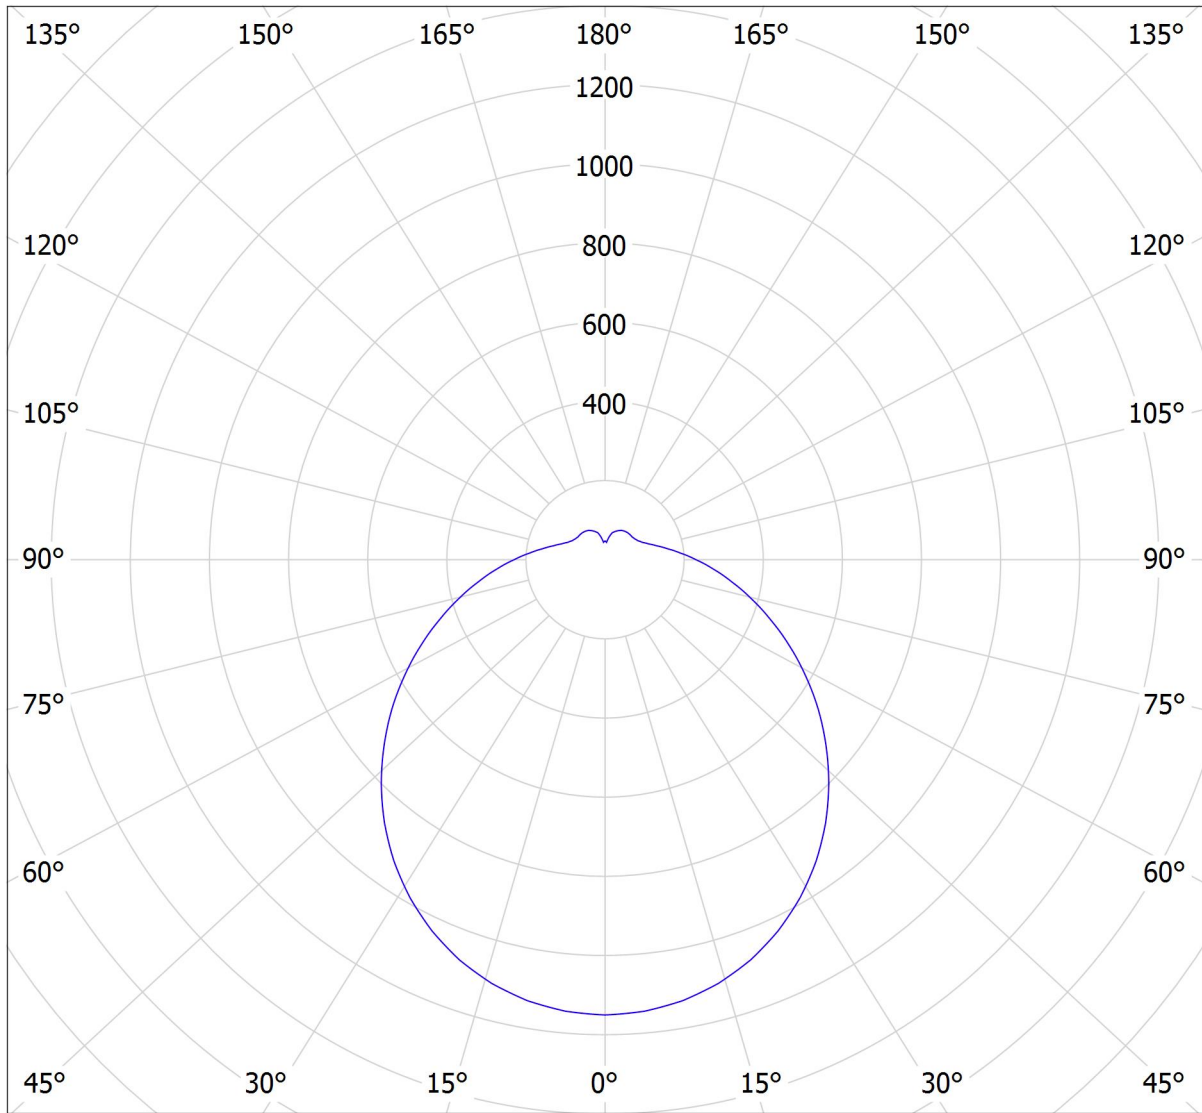

Lucis S56.L1.CA6 CHARON PMMA LED / LDC (Polar)

Luminaire: Lucis S56.L1.CA6 CHARON PMMA LED
Lamps: 1 x LED G6

cd
— C0 - C180 — C90 - C270

4632 lm