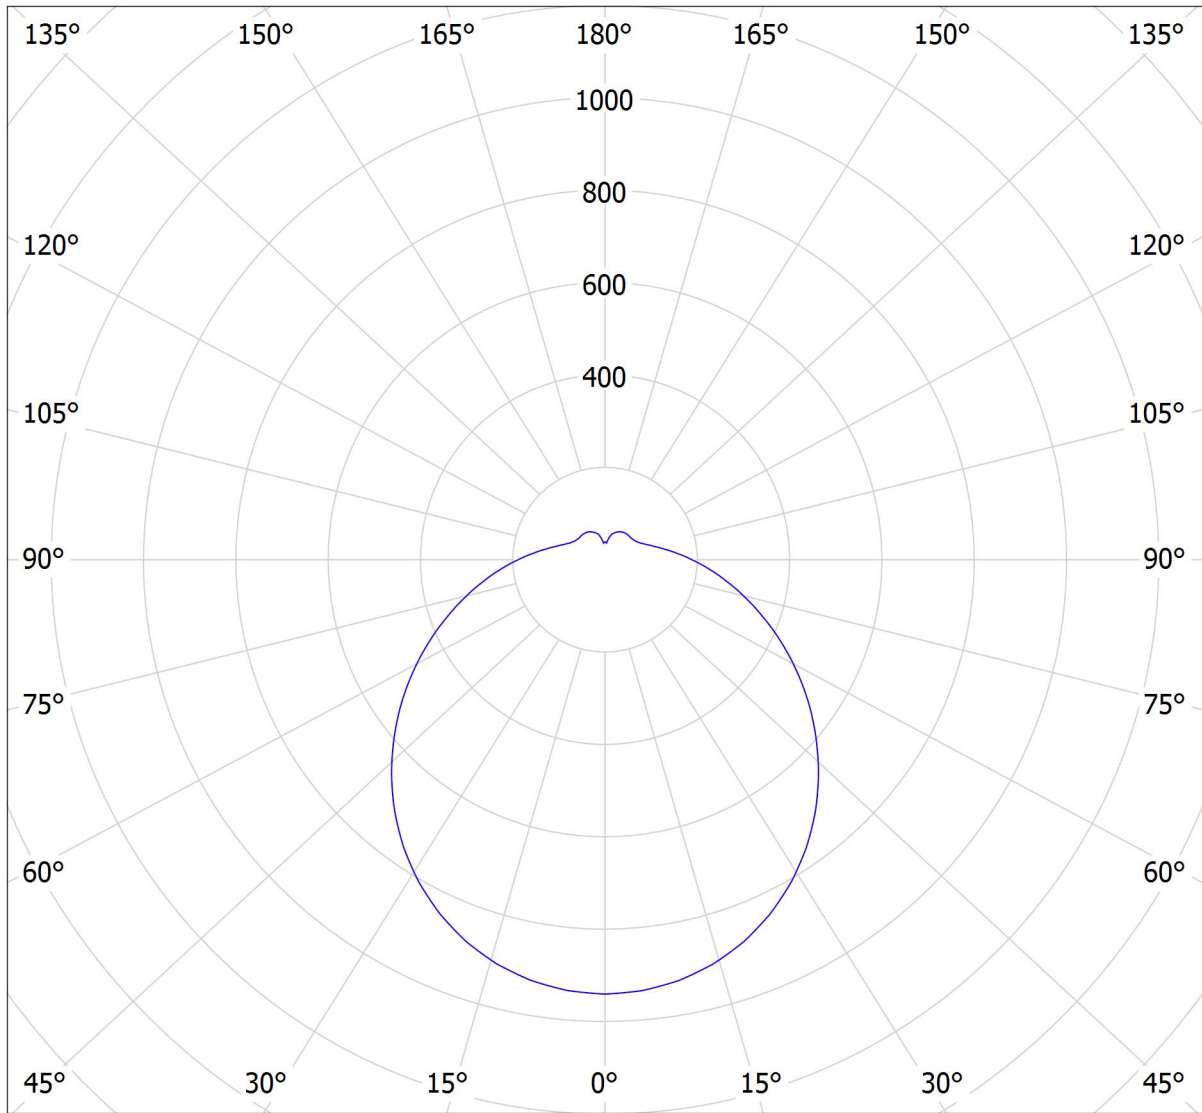

Lucis S44.L4.CA4 CHARON PMMA LED / LDC (Polar)

Luminaire: Lucis S44.L4.CA4 CHARON PMMA LED
Lamps: 1 x LED G6

cd

— C0 - C180

— C90 - C270

3788 lm