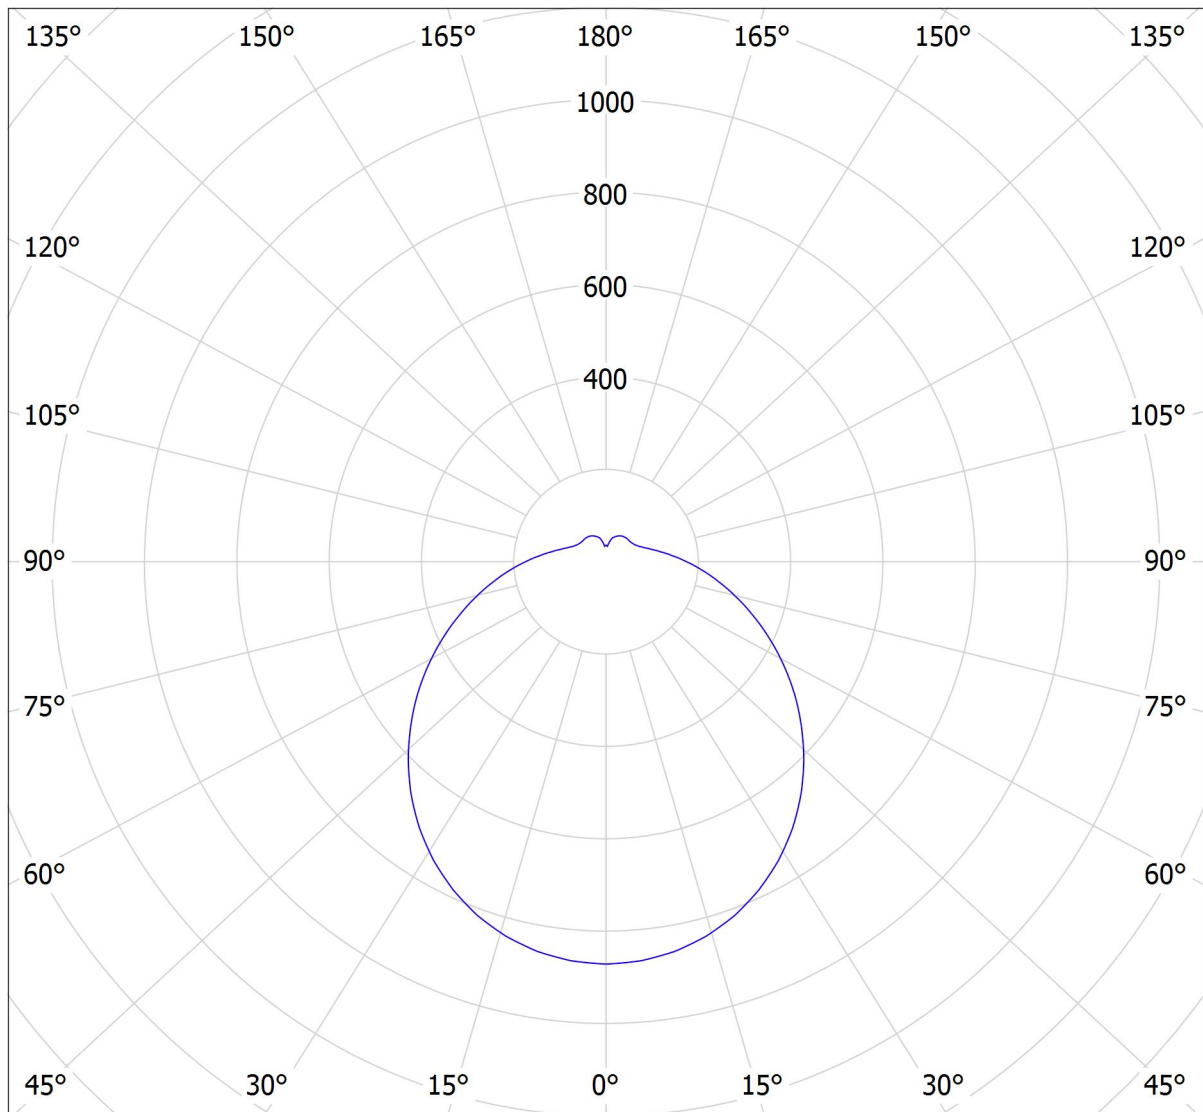

# Lucis S44.L3.CA4 CHARON PMMA LED / LDC (Polar)

Luminaire: Lucis S44.L3.CA4 CHARON PMMA LED  
Lamps: 1 x LED G6

cd  
— C0 - C180 — C90 - C270

3509 lm