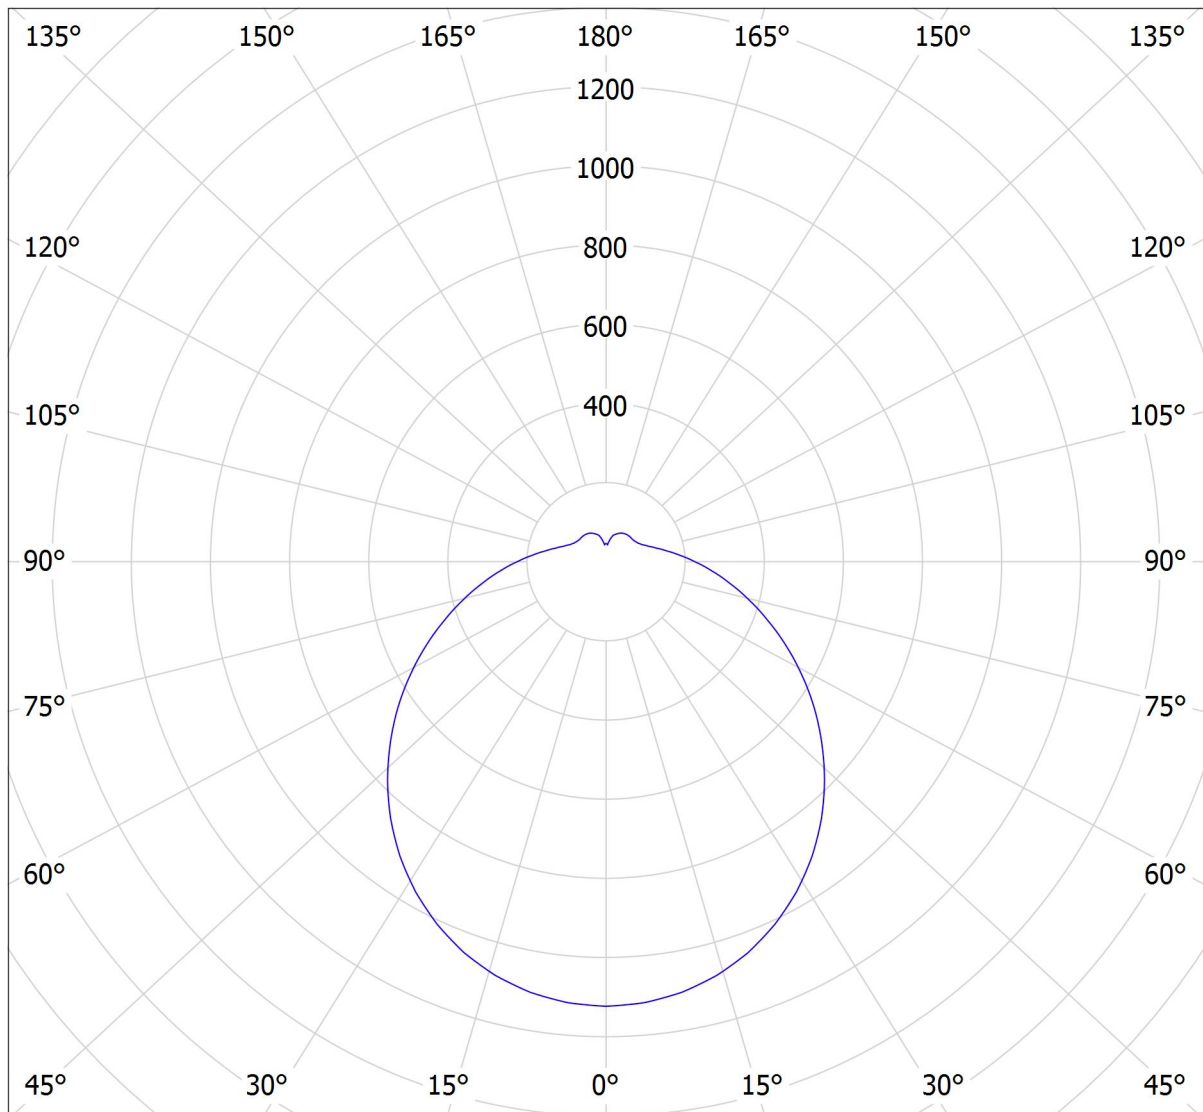

Lucis S44.L2.CA4 CHARON PMMA LED / LDC (Polar)

Luminaire: Lucis S44.L2.CA4 CHARON PMMA LED
Lamps: 1 x LED G6

cd

— C0 - C180

— C90 - C270

4523 lm