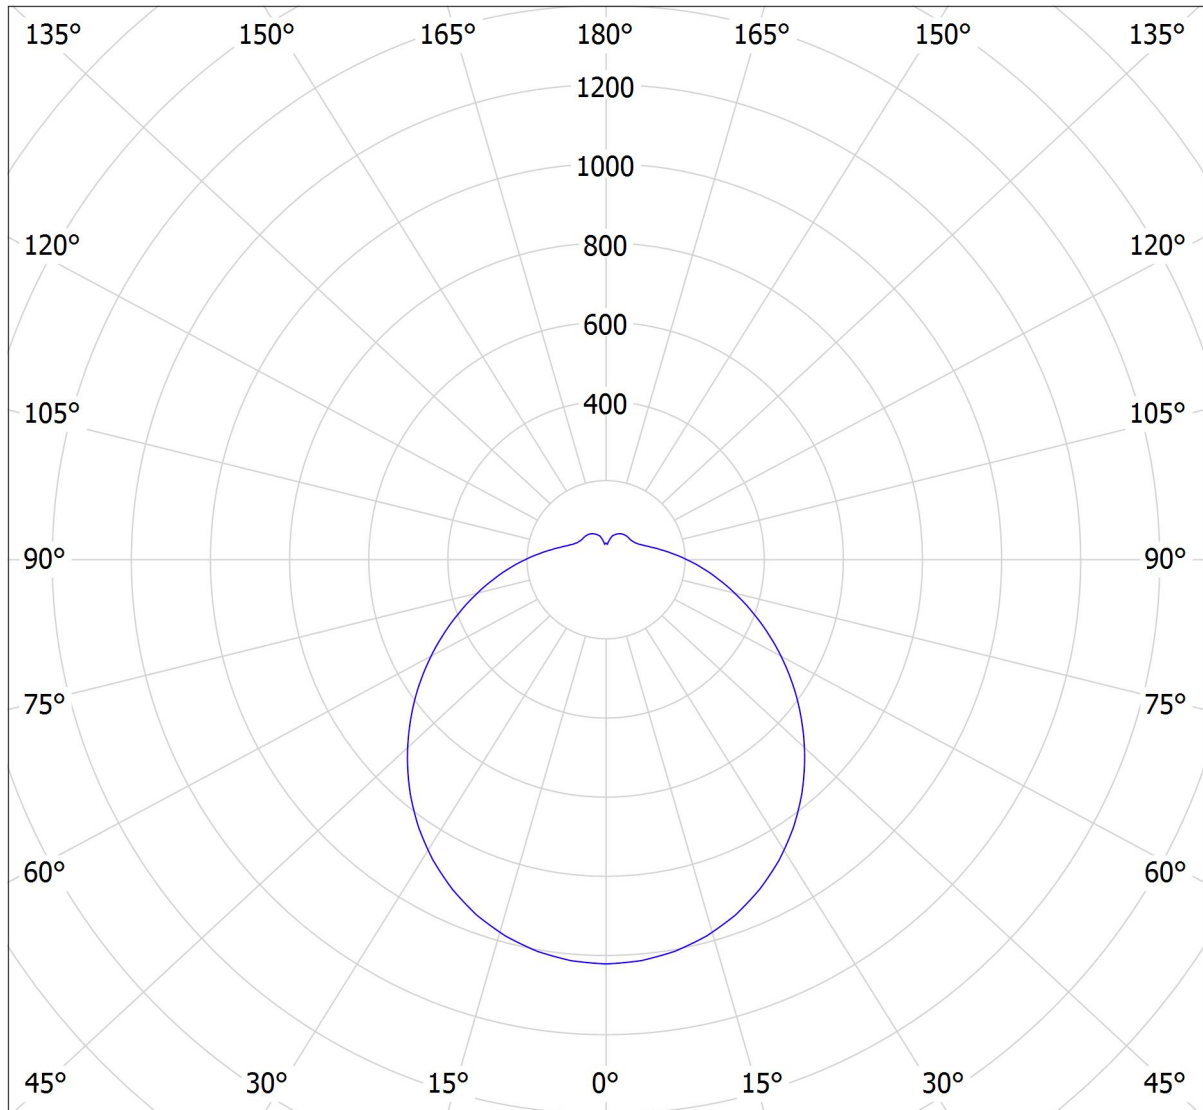

Lucis S44.L1.CA4 CHARON PMMA LED / LDC (Polar)

Luminaire: Lucis S44.L1.CA4 CHARON PMMA LED
Lamps: 1 x LED G6

cd
— C0 - C180 — C90 - C270

4113 lm