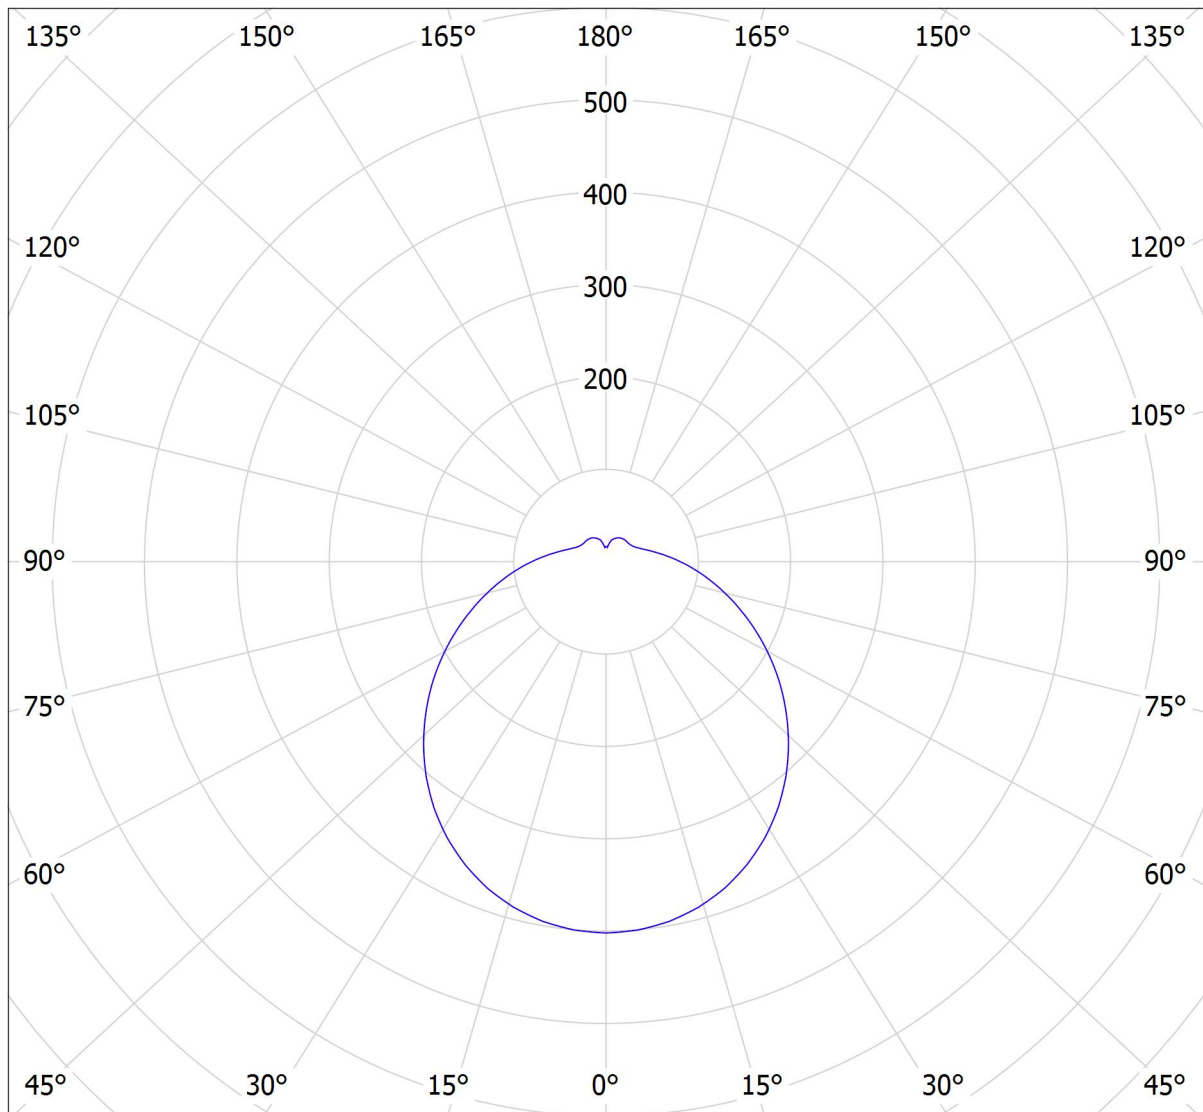

Lucis S33.L3.CA3 CHARON PMMA LED / LDC (Polar)

Luminaire: Lucis S33.L3.CA3 CHARON PMMA LED
Lamps: 1 x LED G6

cd
— C0 - C180 — C90 - C270

1619 lm