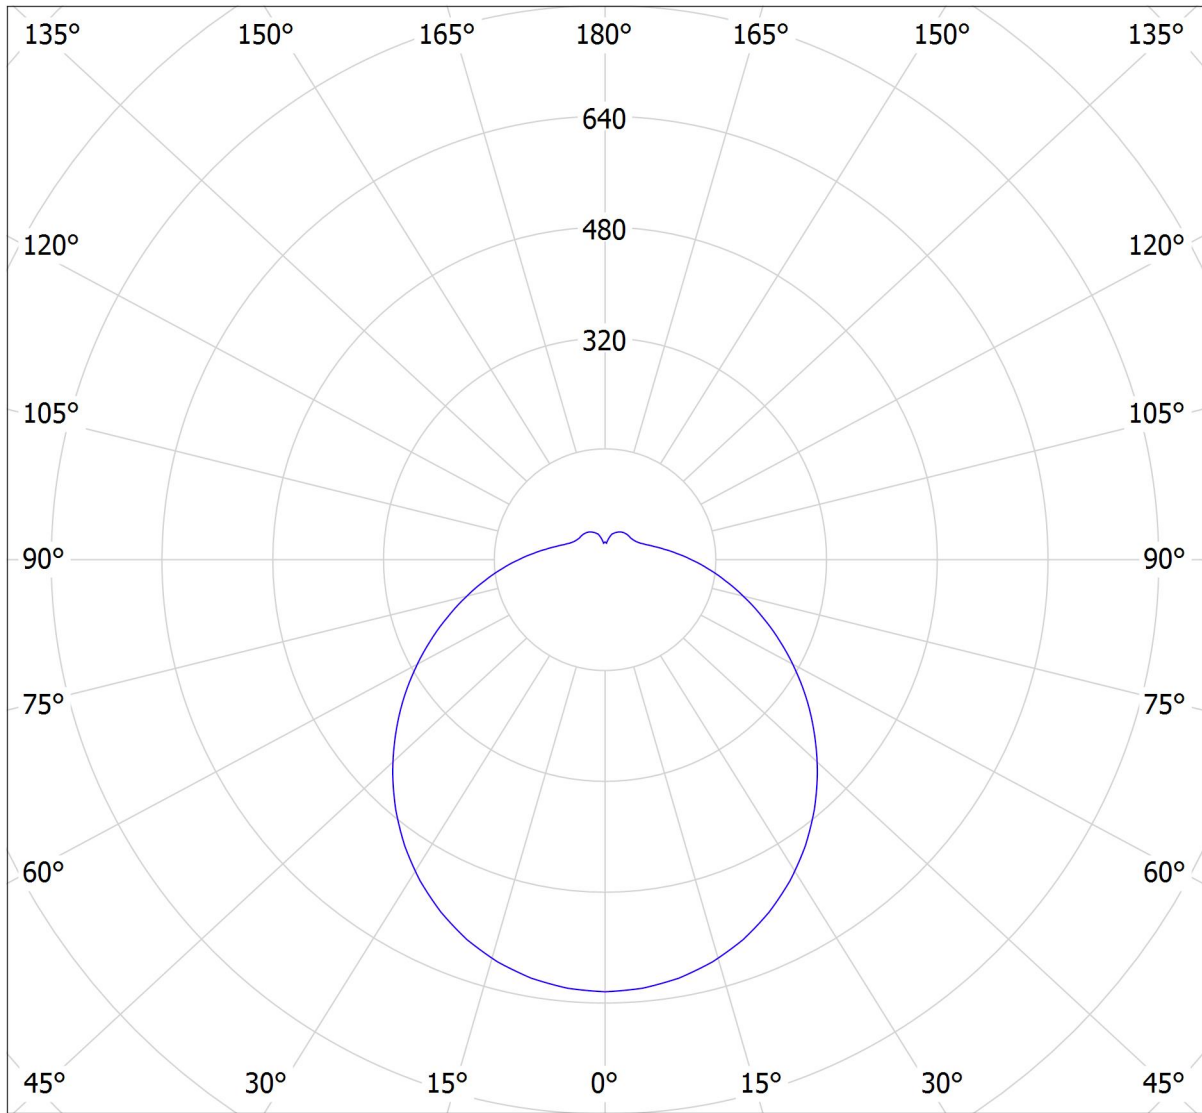

Lucis S33.L2.CA3 CHARON PMMA LED / LDC (Polar)

Luminaire: Lucis S33.L2.CA3 CHARON PMMA LED
Lamps: 1 x LED G6

cd

— C0 - C180

— C90 - C270

2512 lm