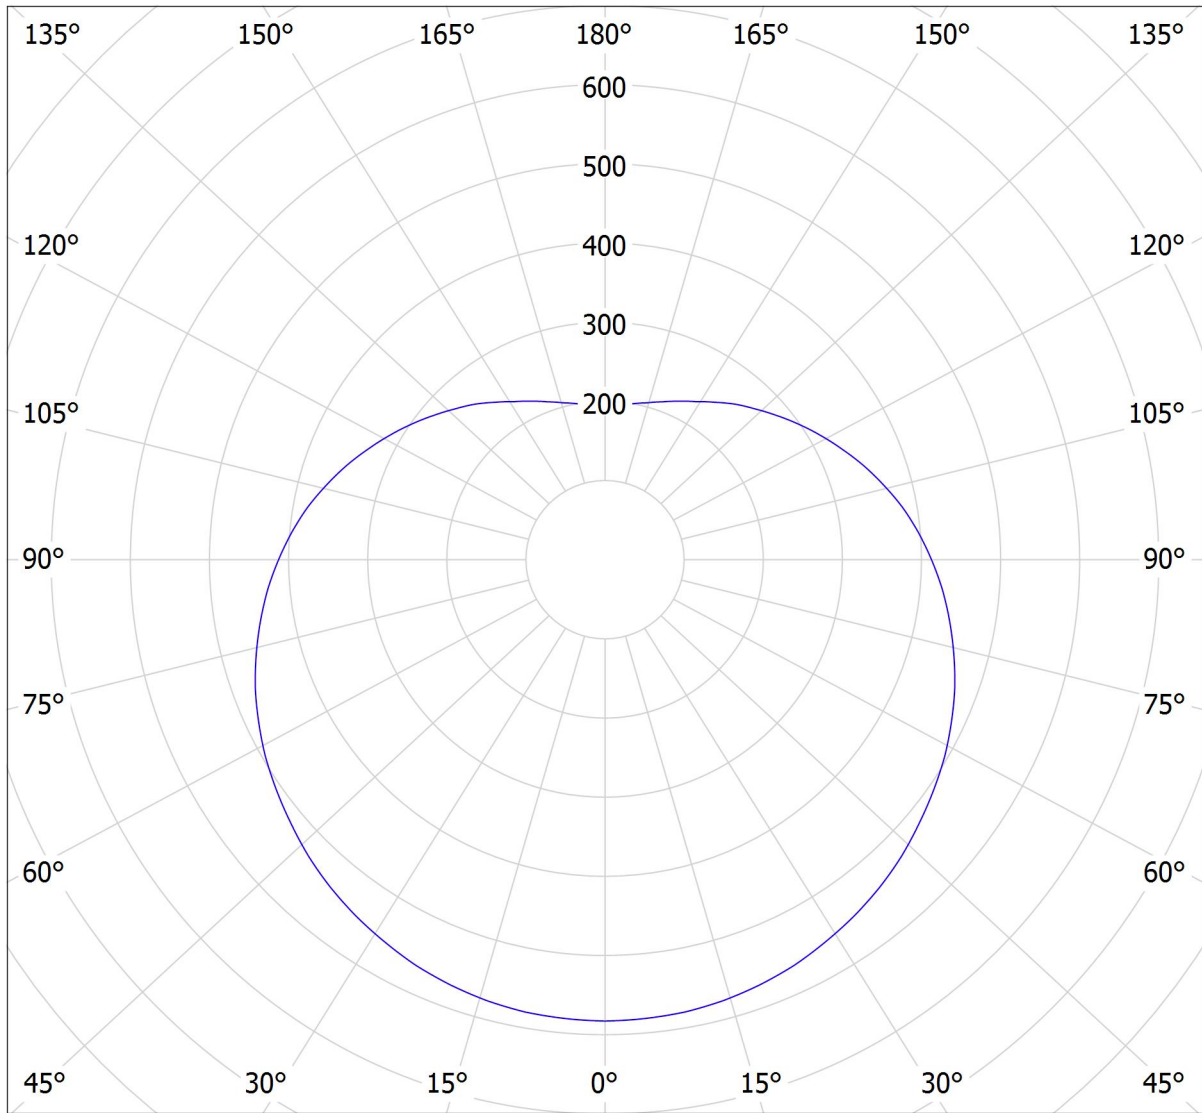

Lucis ZK.P1.500.X POLARIS ZK LED / LDC (Polar)

Luminaire: Lucis ZK.P1.500.X POLARIS ZK LED
Lamps: 1 x LED G6

cd

— C0 - C180

— C90 - C270

5076 lm