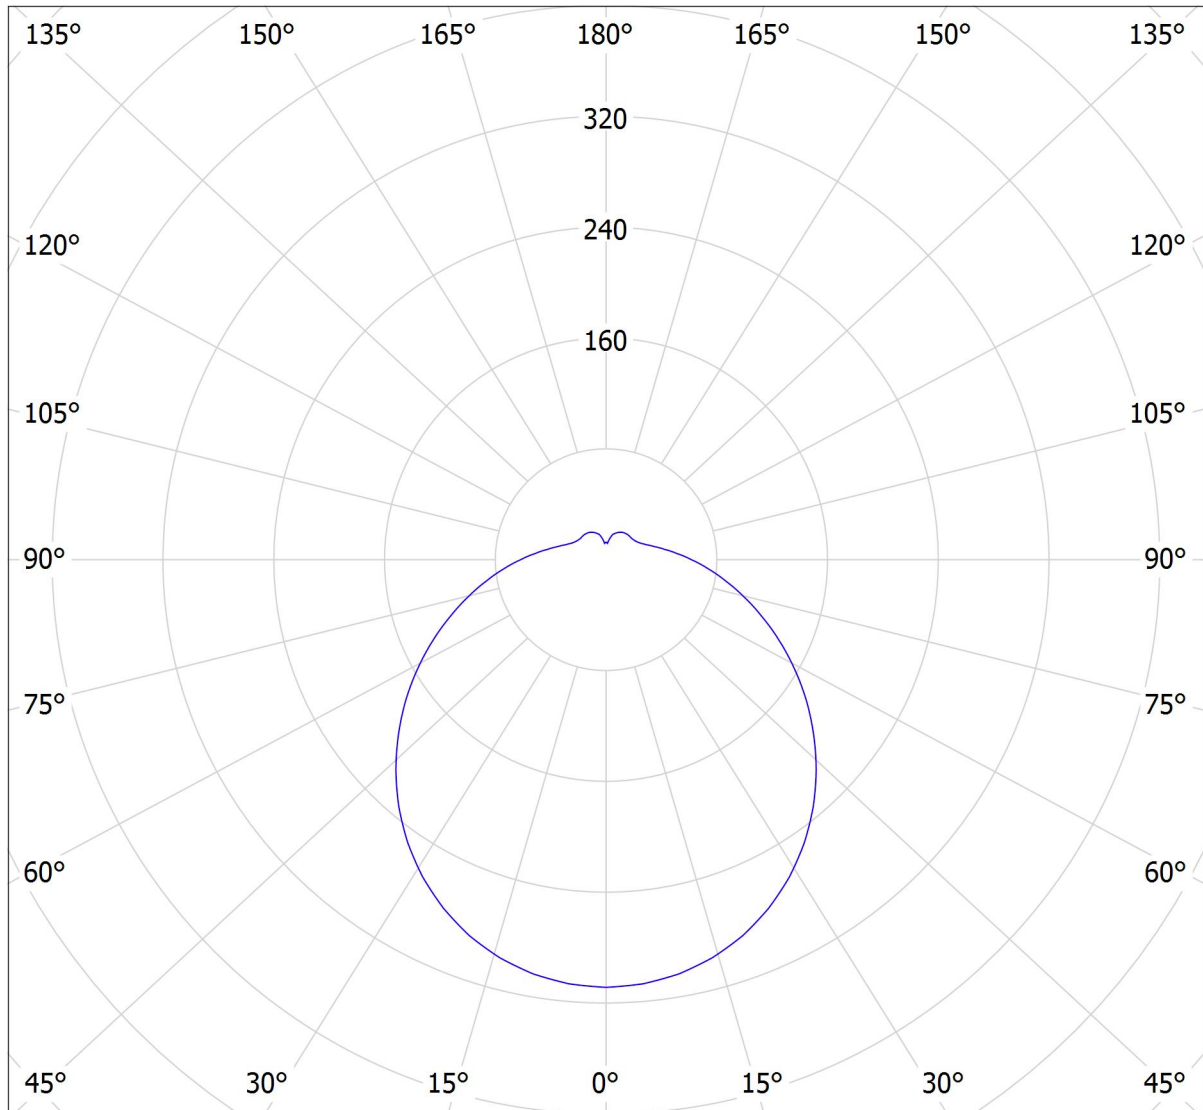

Lucis S26.L4.CA2 CHARON PMMA LED / LDC (Polar)

Luminaire: Lucis S26.L4.CA2 CHARON PMMA LED
Lamps: 1 x LED G6

cd

— C0 - C180

— C90 - C270

1243 lm