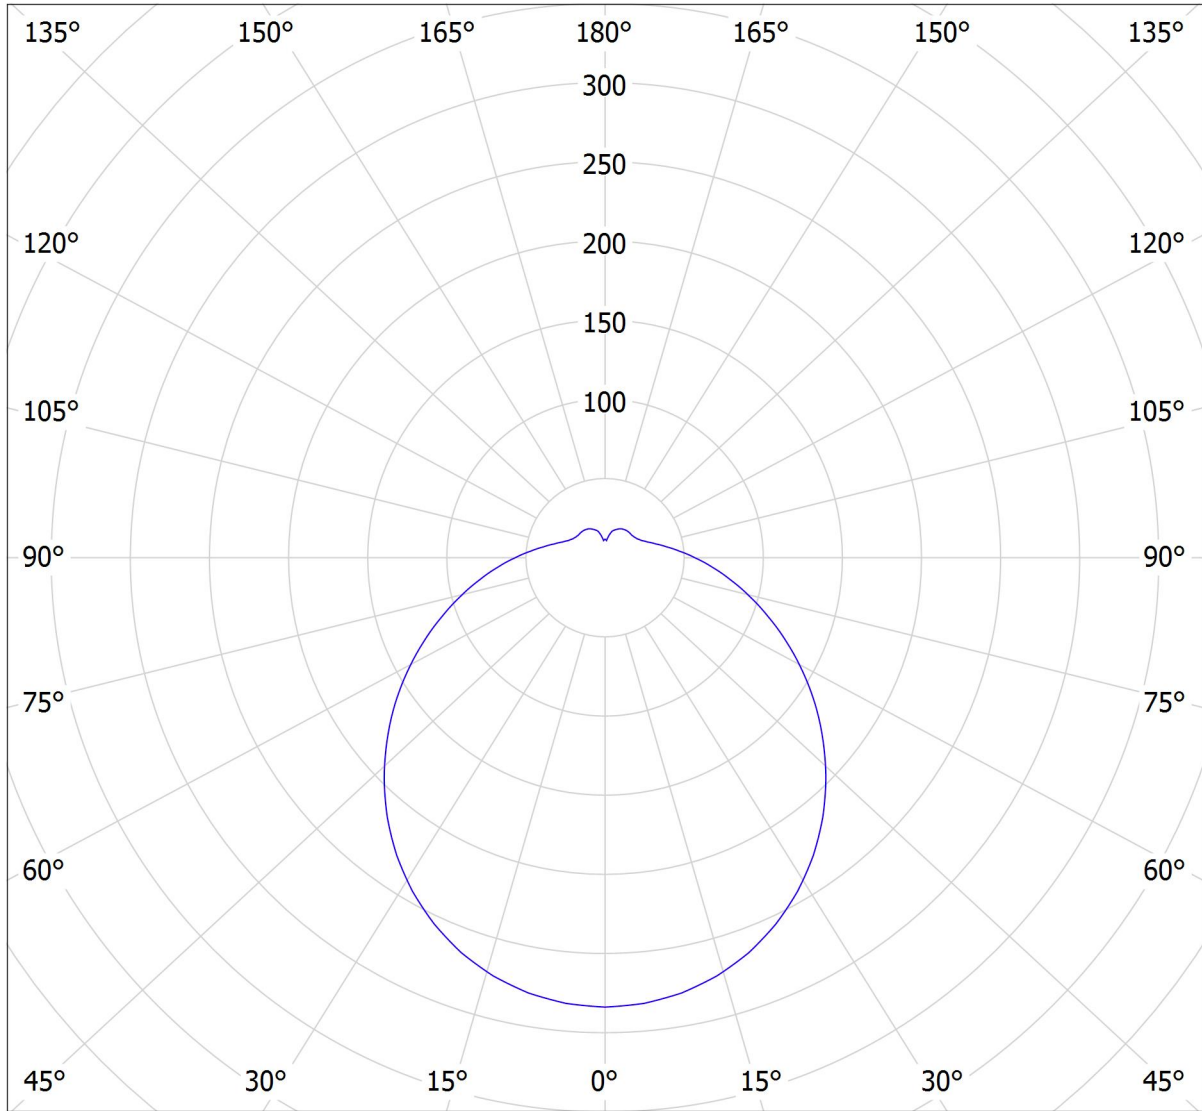

# Lucis S26.L3.CA2 CHARON PMMA LED / LDC (Polar)

Luminaire: Lucis S26.L3.CA2 CHARON PMMA LED  
Lamps: 1 x LED G6

cd

— C0 - C180

— C90 - C270

1143 lm