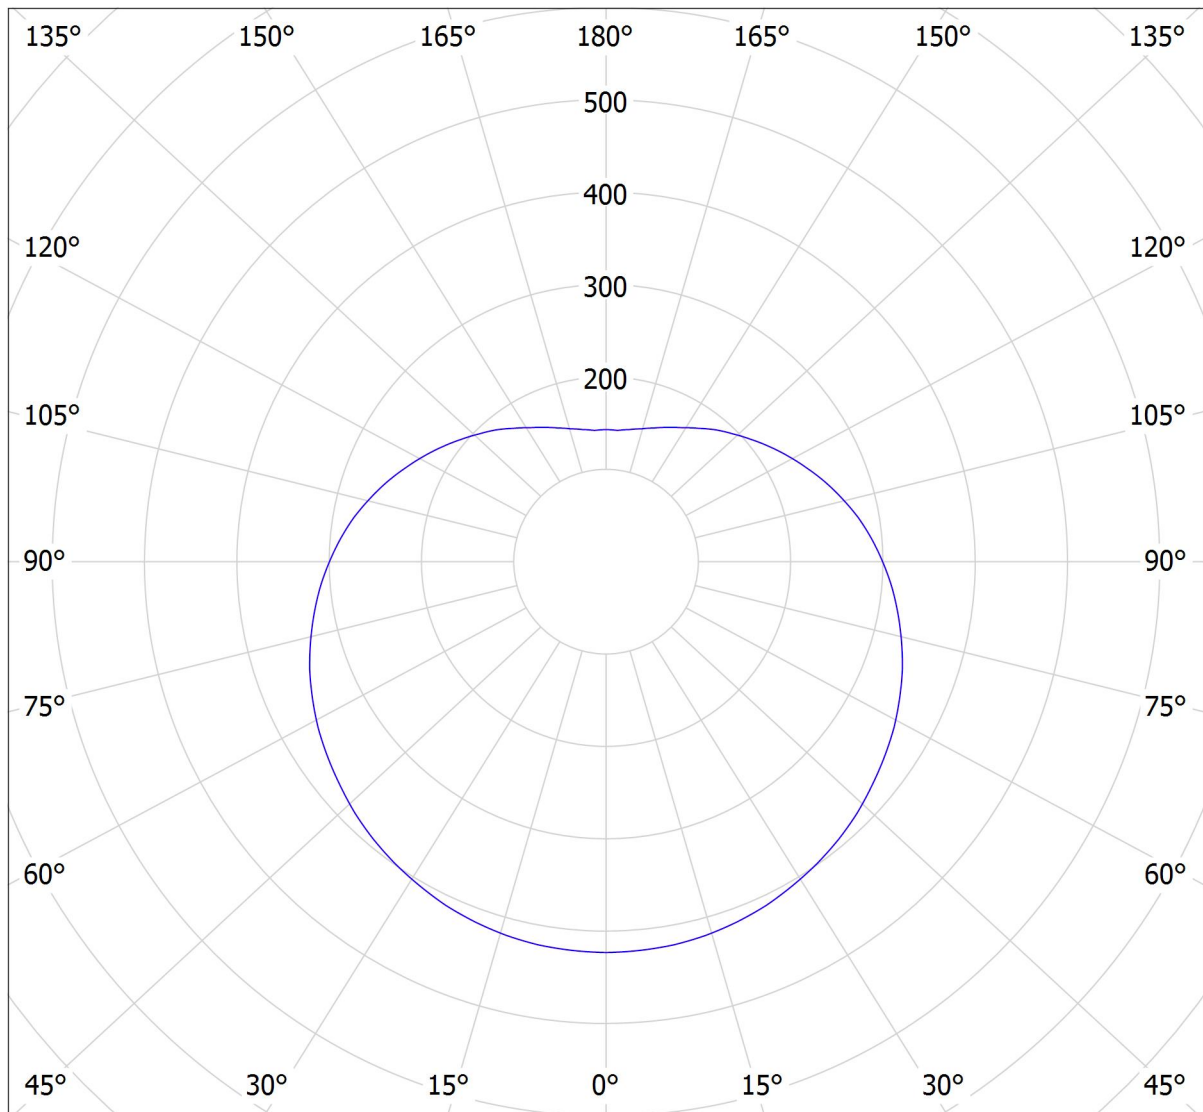

Lucis ZK.P2.400.X POLARIS ZK LED / LDC (Polar)

Luminaire: Lucis ZK.P2.400.X POLARIS ZK LED
Lamps: 1 x LED G6

cd

— C0 - C180

— C90 - C270

3686 lm