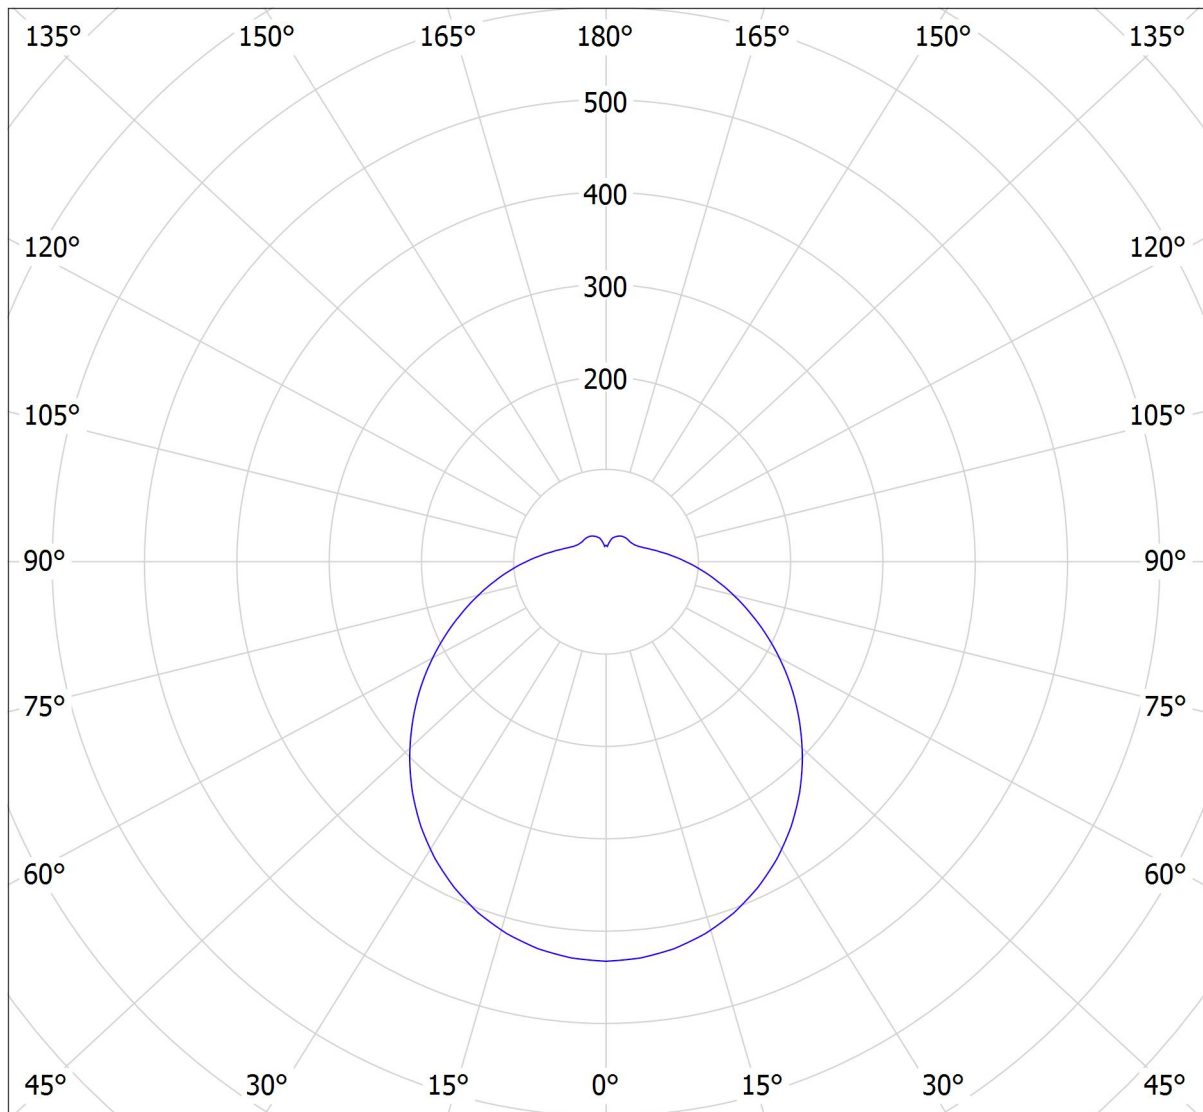

Lucis S26.L2.CA2 CHARON PMMA LED / LDC (Polar)

Luminaire: Lucis S26.L2.CA2 CHARON PMMA LED
Lamps: 1 x LED G6

cd
— C0 - C180 — C90 - C270

1742 lm