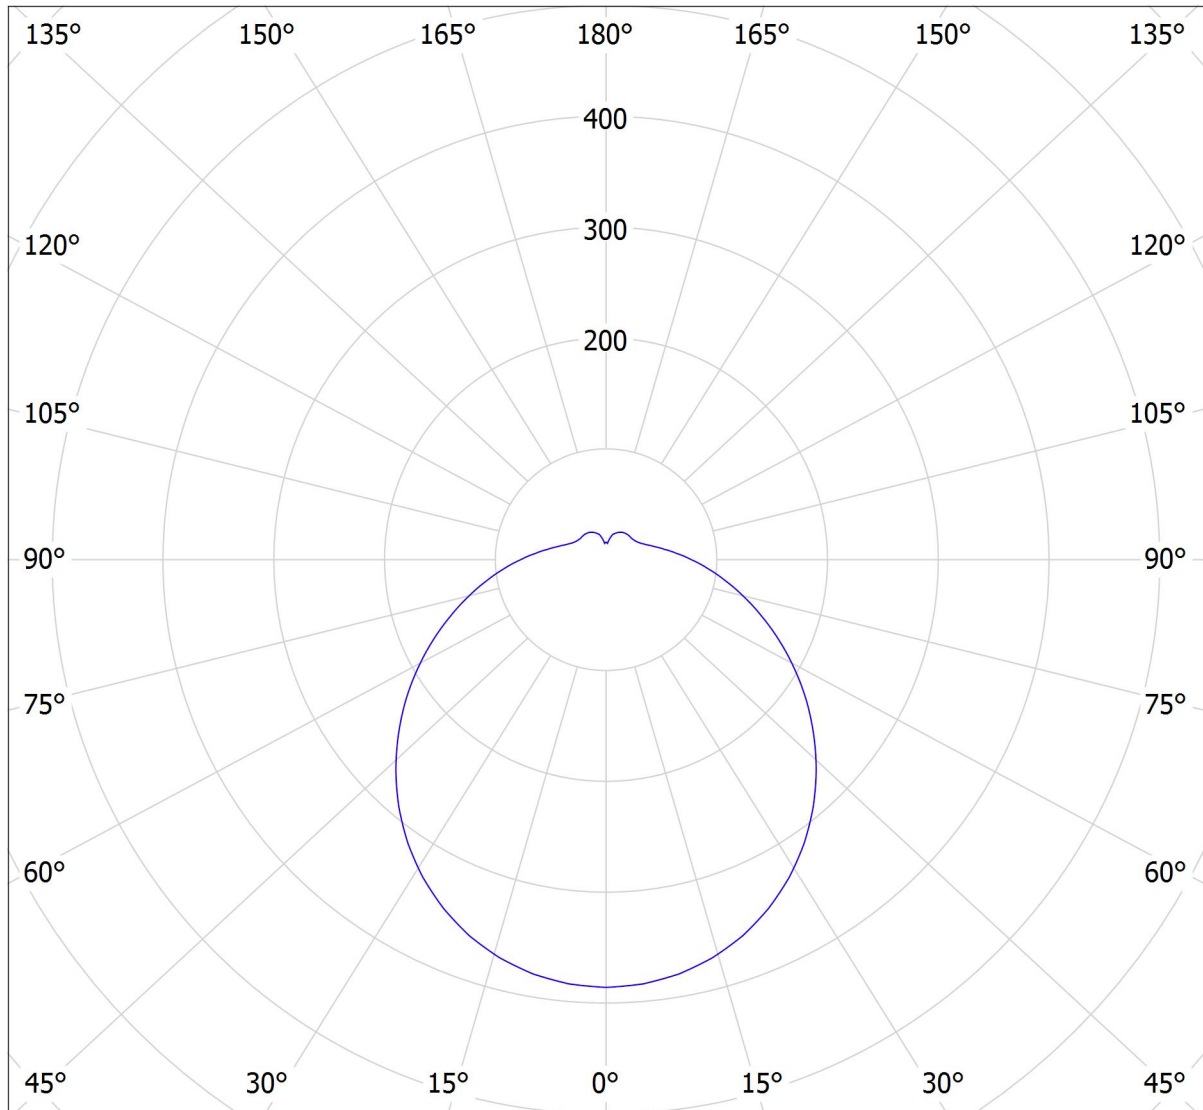

# Lucis S26.L1.CA2 CHARON PMMA LED / LDC (Polar)

Luminaire: Lucis S26.L1.CA2 CHARON PMMA LED  
Lamps: 1 x LED G6

cd

— C0 - C180

— C90 - C270

1554 lm