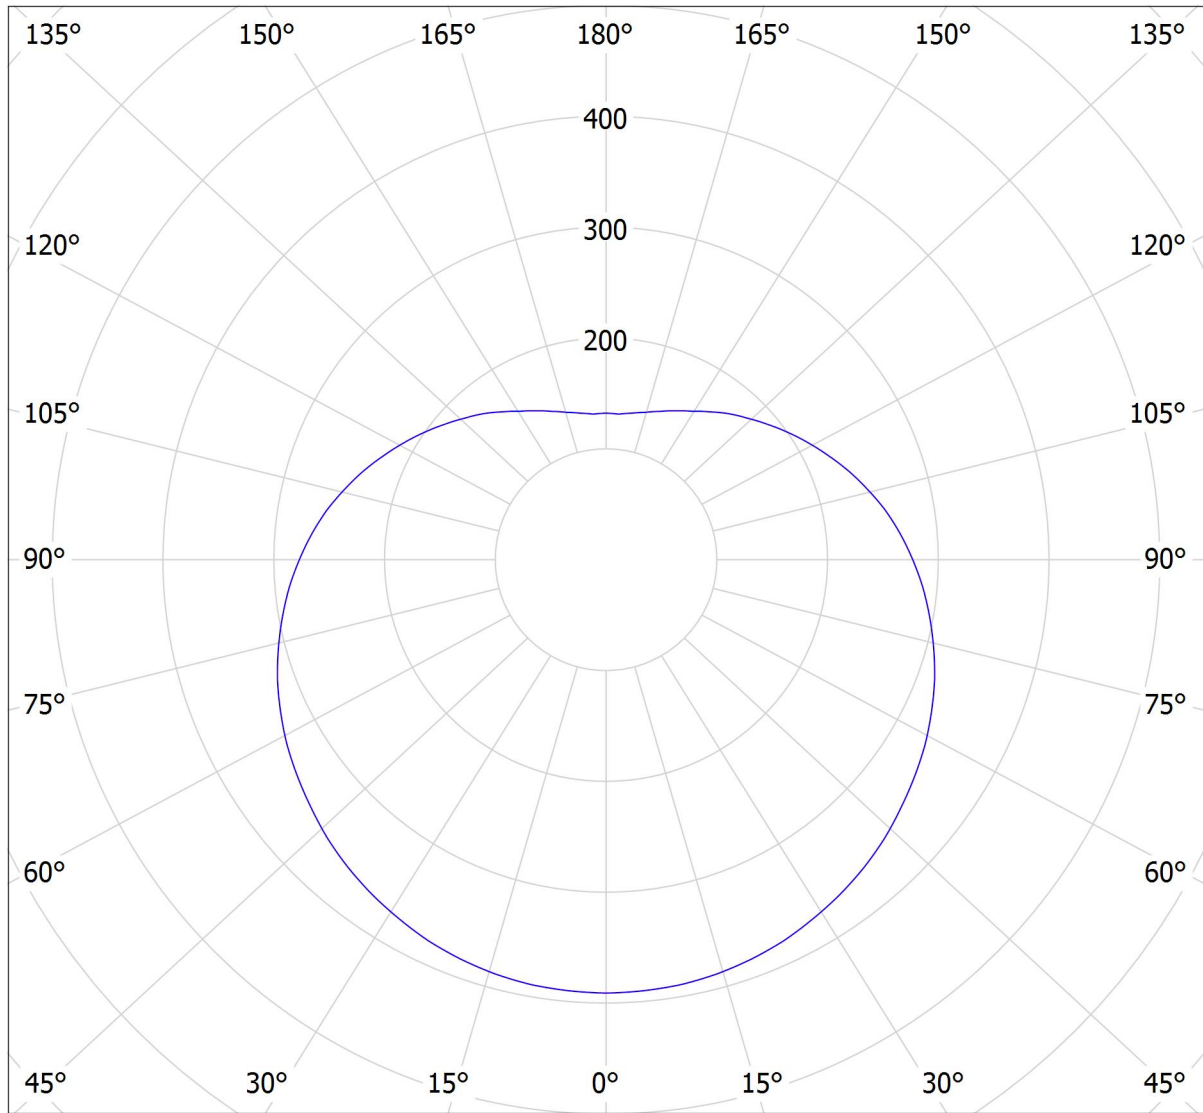

Lucis ZK.P1.400.X POLARIS ZK LED / LDC (Polar)

Luminaire: Lucis ZK.P1.400.X POLARIS ZK LED
Lamps: 1 x LED G6

cd
— C0 - C180 — C90 - C270

3406 lm