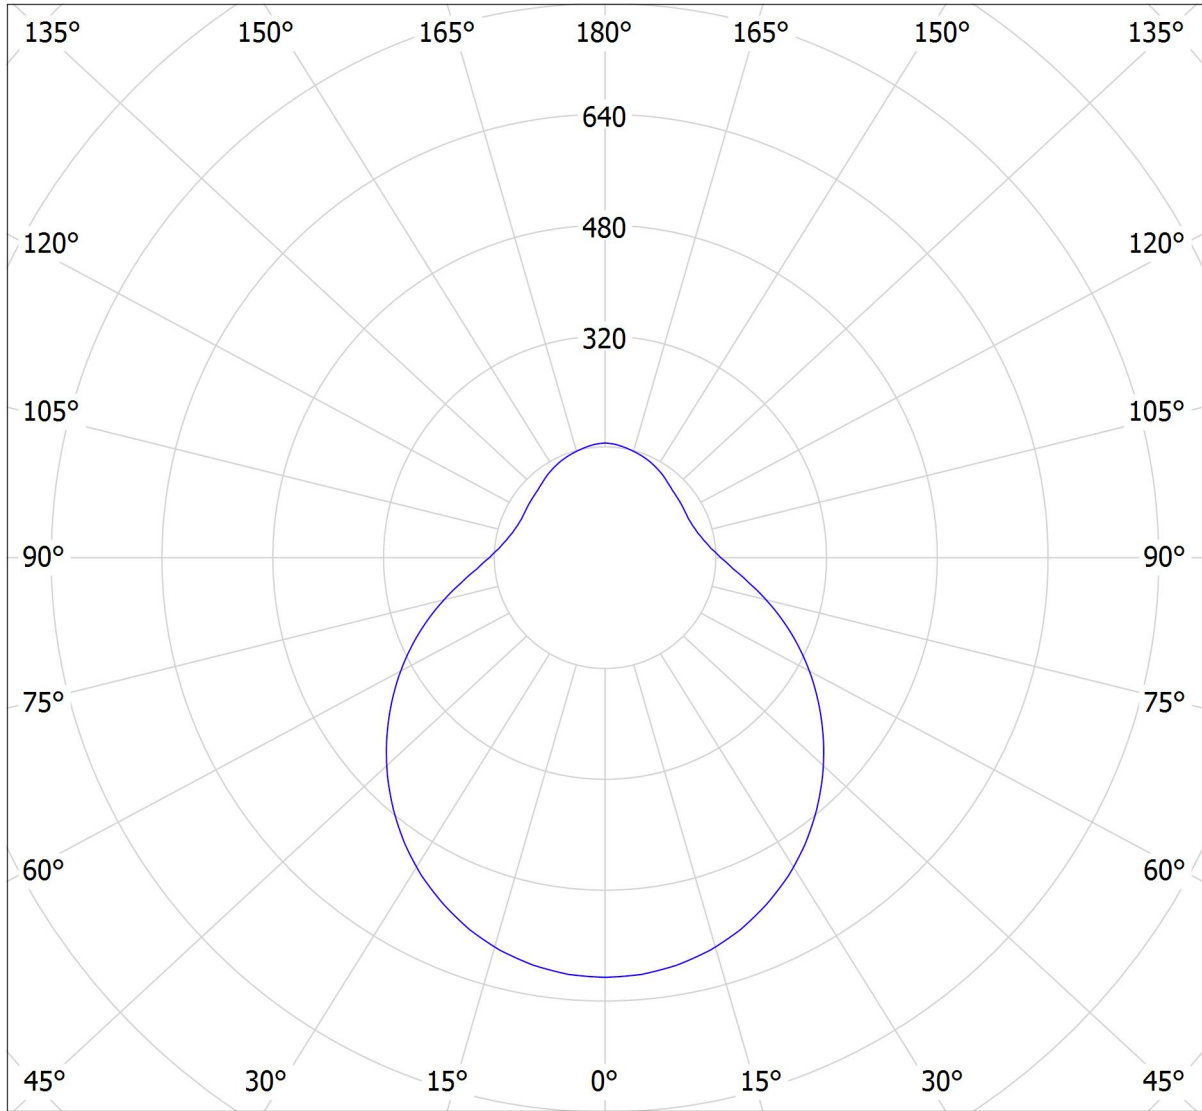

# Lucis ZT.L6.D550.X DAPHNE LED / LDC (Polar)

Luminaire: Lucis ZT.L6.D550.X DAPHNE LED  
Lamps: 1 x LED G6

cd  
— C0 - C180 — C90 - C270

3142 lm