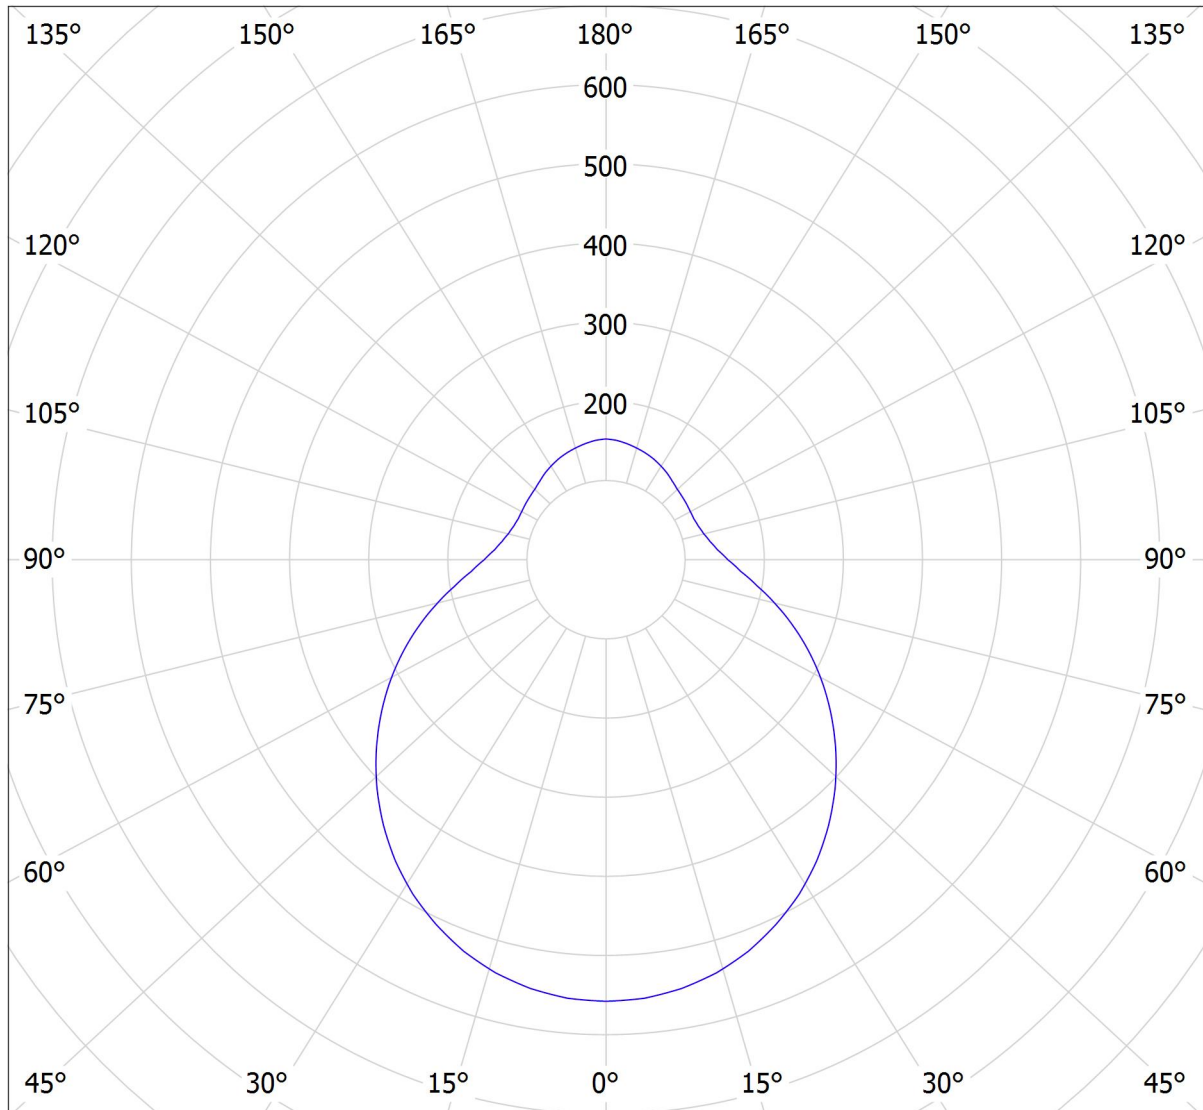

Lucis ZT.L5.D550.X DAPHNE LED / LDC (Polar)

Luminaire: Lucis ZT.L5.D550.X DAPHNE LED
Lamps: 1 x LED G6

cd

— C0 - C180

— C90 - C270

2893 lm