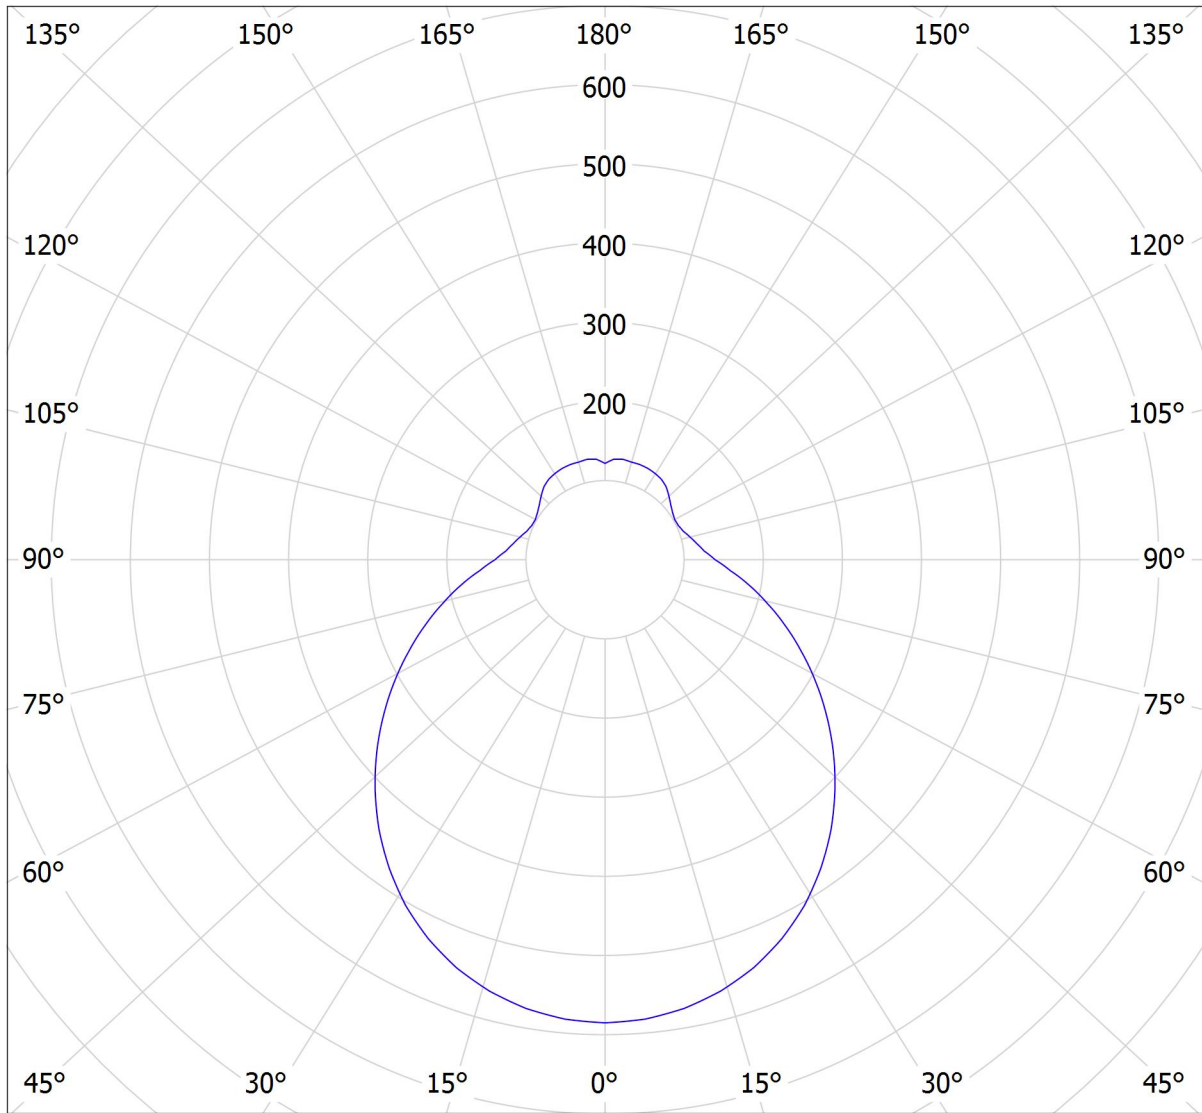

Lucis S37.L1.T14 CHARON LED / LDC (Polar)

Luminaire: Lucis S37.L1.T14 CHARON LED
Lamps: 1 x LED G6

cd
— C0 - C180 — C90 - C270

2775 lm