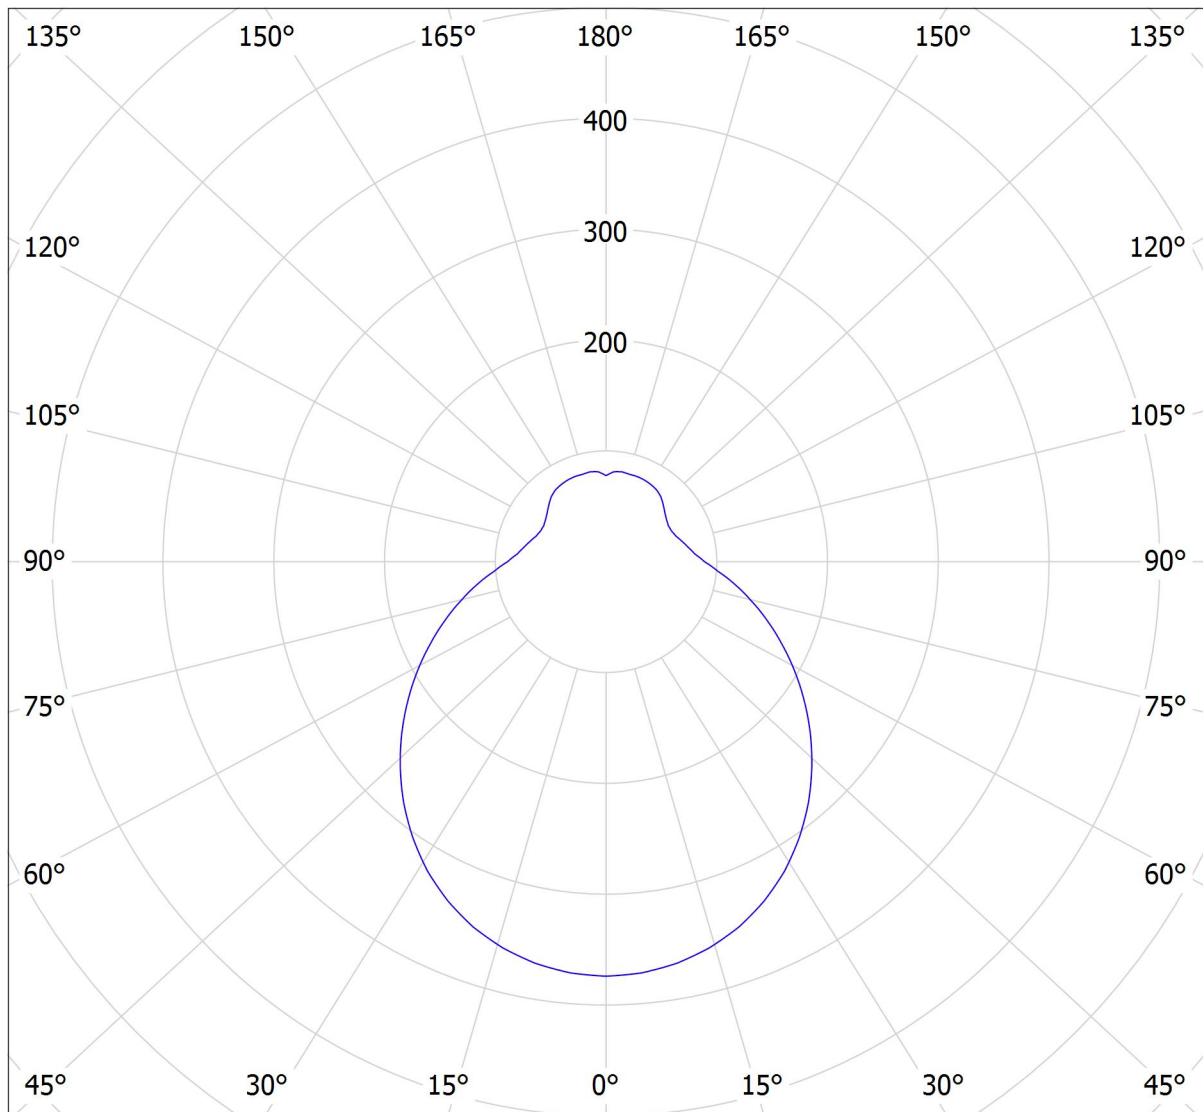

Lucis S29.L4.T135 CHARON LED / LDC (Polar)

Luminaire: Lucis S29.L4.T135 CHARON LED
Lamps: 1 x LED G6

cd
— C0 - C180 — C90 - C270

1774 lm