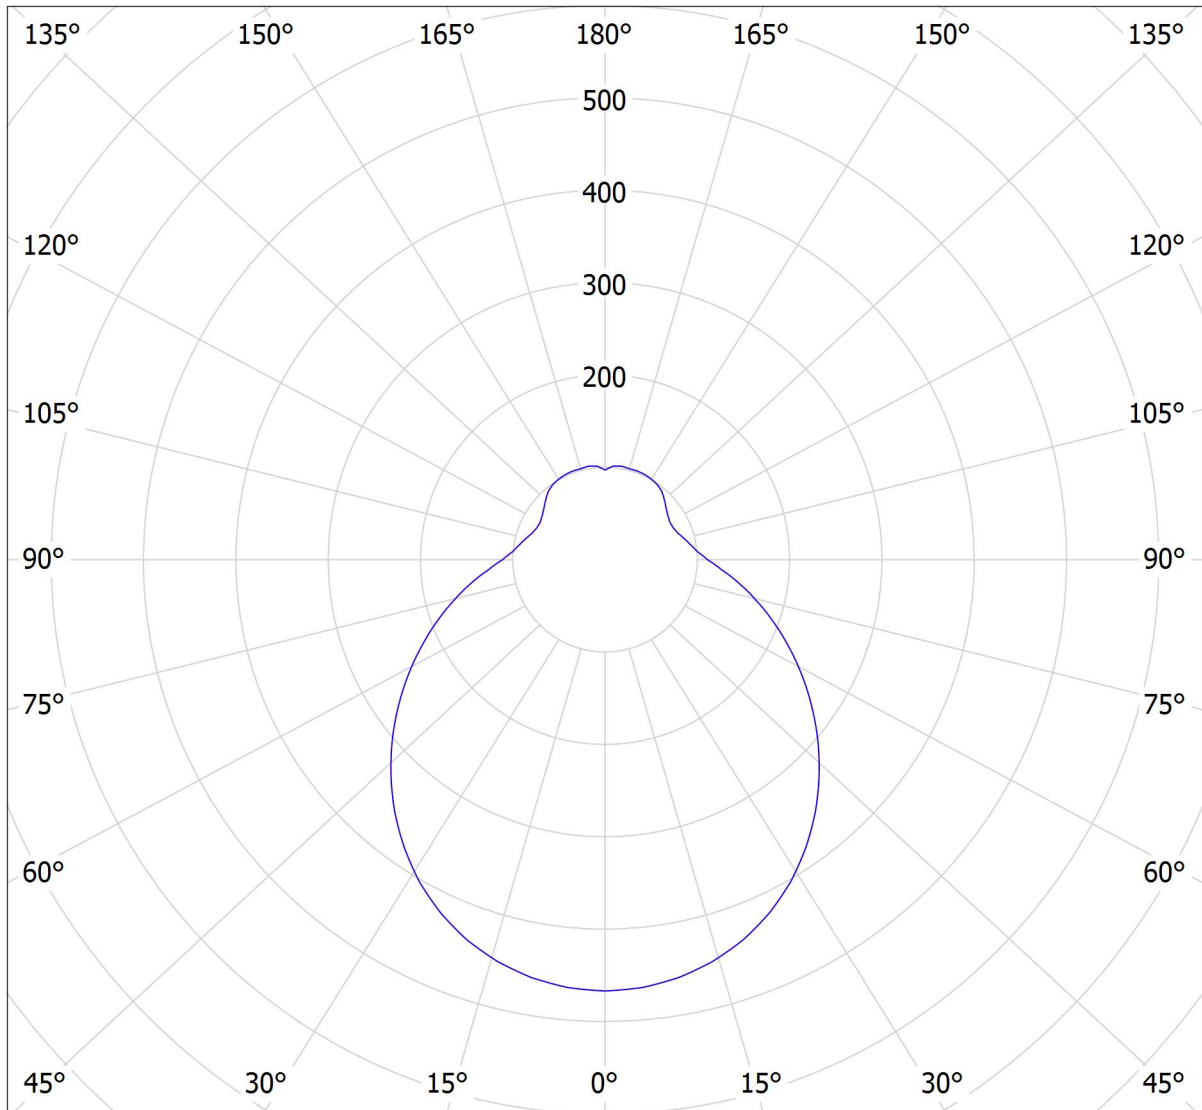

Lucis S29.L1.T135 CHARON LED / LDC (Polar)

Luminaire: Lucis S29.L1.T135 CHARON LED
Lamps: 1 x LED G6

cd

— C0 - C180

— C90 - C270

2215 lm