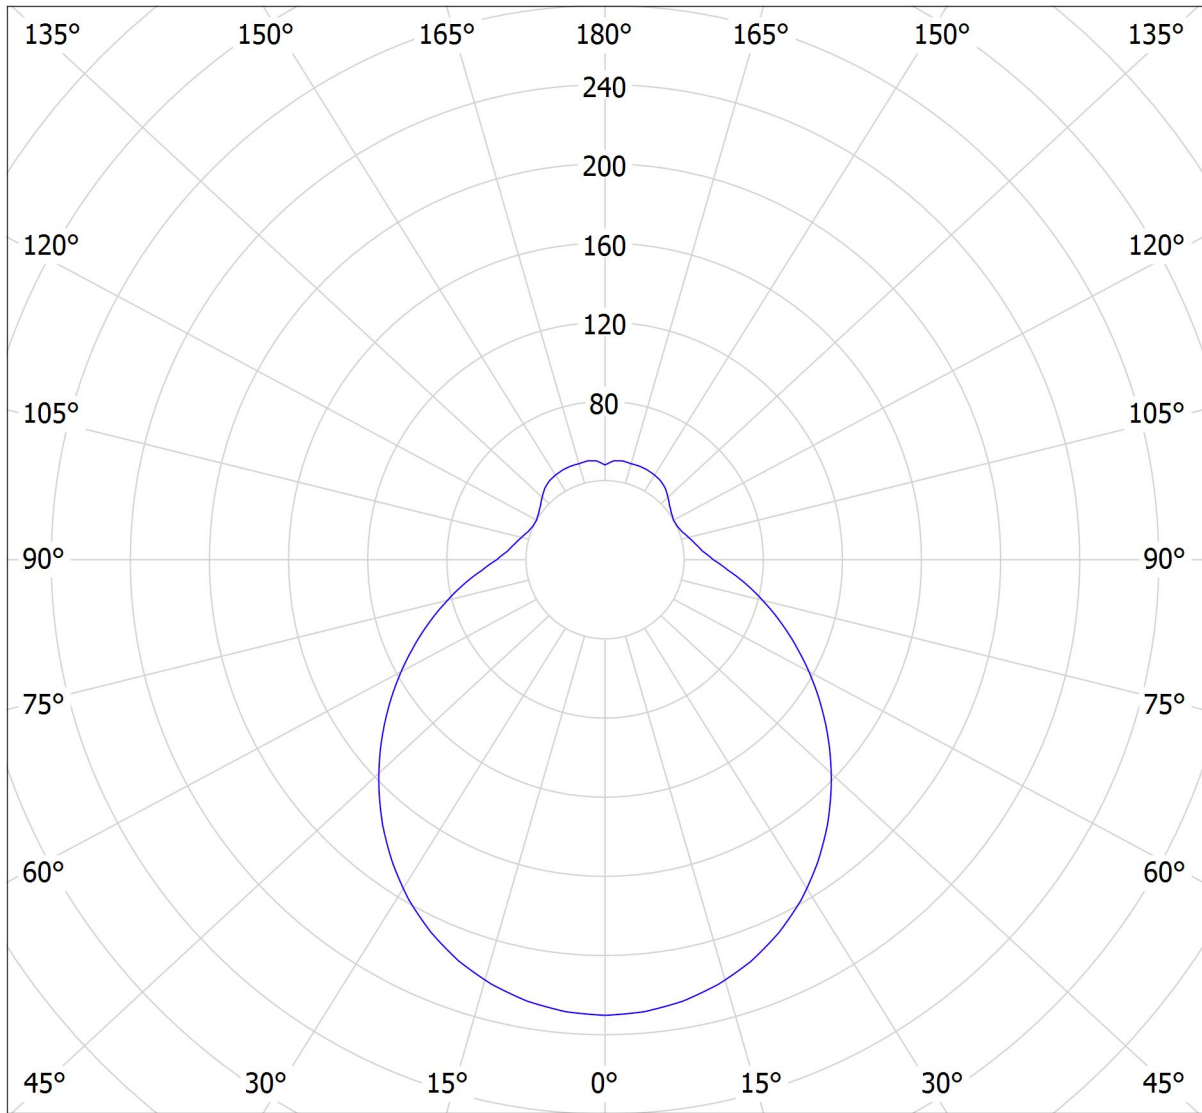

Lucis S24.L3.T12 CHARON LED / LDC (Polar)

Luminaire: Lucis S24.L3.T12 CHARON LED
Lamps: 1 x LED G6

cd

— C0 - C180

— C90 - C270

1092 lm