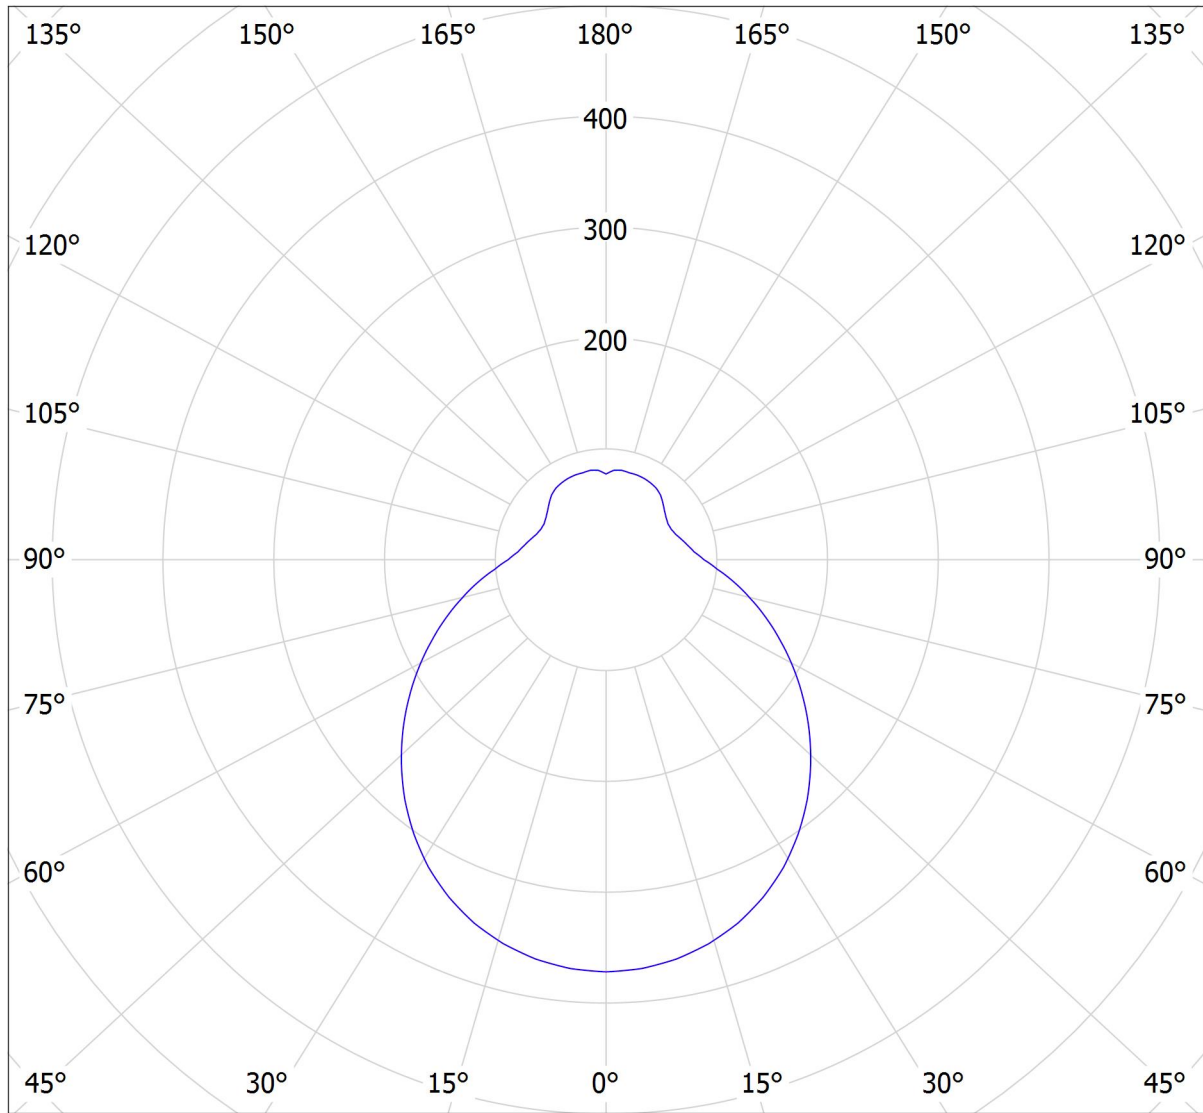

Lucis S24.L2.T12 CHARON LED / LDC (Polar)

Luminaire: Lucis S24.L2.T12 CHARON LED
Lamps: 1 x LED G6

cd

— C0 - C180

— C90 - C270

1764 lm